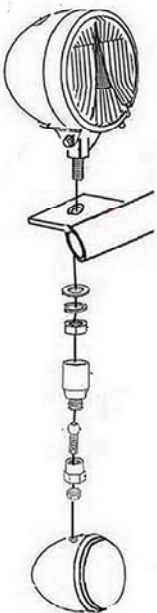

## Spotlight Bracket

For models see: [HighwayHawk.com](http://HighwayHawk.com)

### Components

1	Spotlight Bracket	1x
2	Bolt M8 x 20mm	2x
3	Bolt M8 x 25mm	2x
4	Washer M8	4x

For spotlights check

[WWW.HIGHWAYHAWK.COM](http://WWW.HIGHWAYHAWK.COM)

or the latest Highway Hawk catalogue.

Optional:  
68-1011 / 1021  
Turnsignal-Kit  
Turnsignal: 68-7011