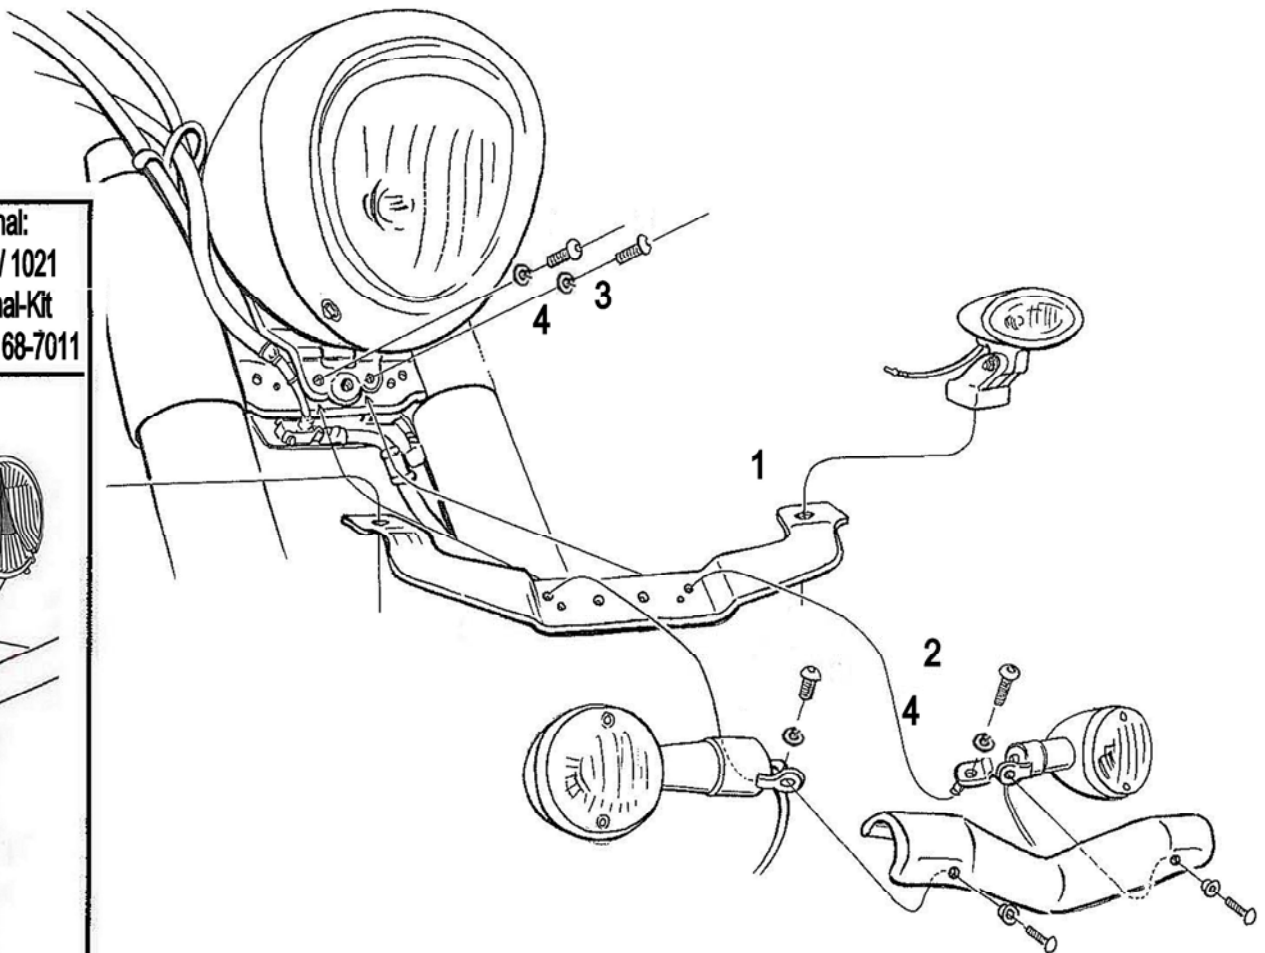

### Components

1	Spotlight Bracket	1x
2	Bolt M8 x 20mm	2x
3	Bolt M8 x 25mm	2x
4	Washer M8	4x

For spotlights check

[WWW.HIGHWAYHAWK.COM](http://WWW.HIGHWAYHAWK.COM)

or the latest Highway Hawk catalogue.

Optional:  
68-1011 / 1021  
Turnsignal-Kit  
Turnsignal: 68-7011