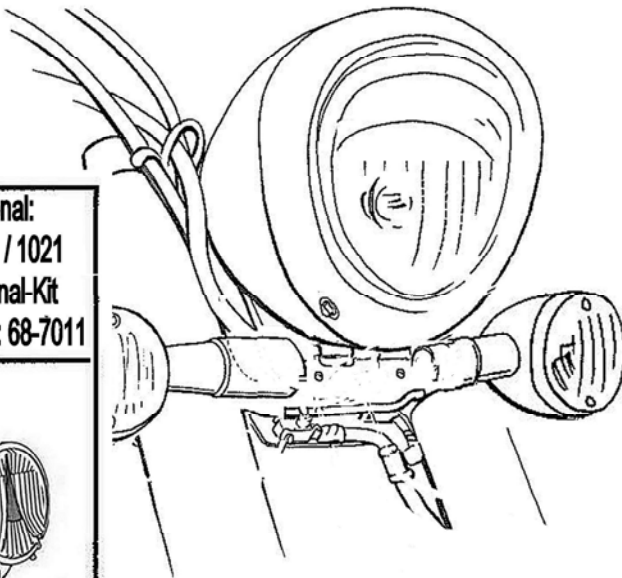

### Components

1	Spotlight Bracket	1x
2	Bolt M8 x 55mm	2x
3	Washer M8	2x

For spotlights check

[WWW.HIGHWAYHAWK.COM](http://WWW.HIGHWAYHAWK.COM)

or the latest Highway Hawk catalogue.

Optional:  
68-1011 / 1021  
Turnsignal-Kit  
Turnsignal: 68-7011