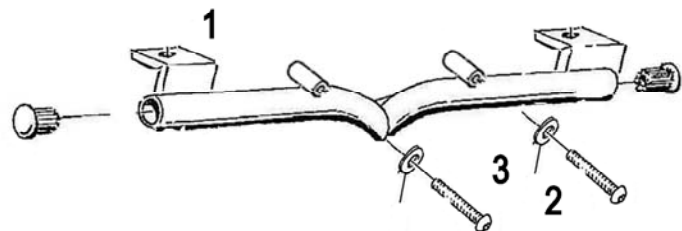

### Components

1	Spotlight Bracket	1x
2	Bolt M8 x 55mm	2x
3	Washer M8	2x

For spotlights check

[WWW.HIGHWAYHAWK.COM](http://WWW.HIGHWAYHAWK.COM)

or the latest Highway Hawk catalogue.

Optional:  
68-1011 / 1021  
Turnsignal-Kit  
Turnsignal: 68-7011

Please check all fixings and mounting points before assembly as listed on the mounting instruction sheet.

This accessory should be mounted by a professional mechanic only. Motolux International B.V. / Highway Hawk can not be held responsible for improper installation