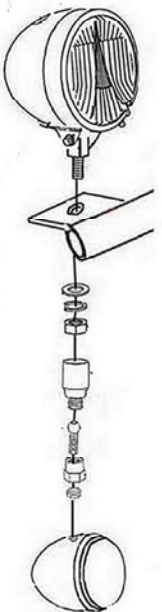

## Spotlight Bracket

For models see: [HighwayHawk.com](http://HighwayHawk.com)

### Components

1	Spotlight Bracket	1x
2	Bolt M8 x 55mm	2x
3	Washer M8	2x

For spotlights check

[WWW.HIGHWAYHAWK.COM](http://WWW.HIGHWAYHAWK.COM)

or the latest Highway Hawk catalogue.

Optional:  
68-1011 / 1021  
Turnsignal-Kit  
Turnsignal: 68-7011