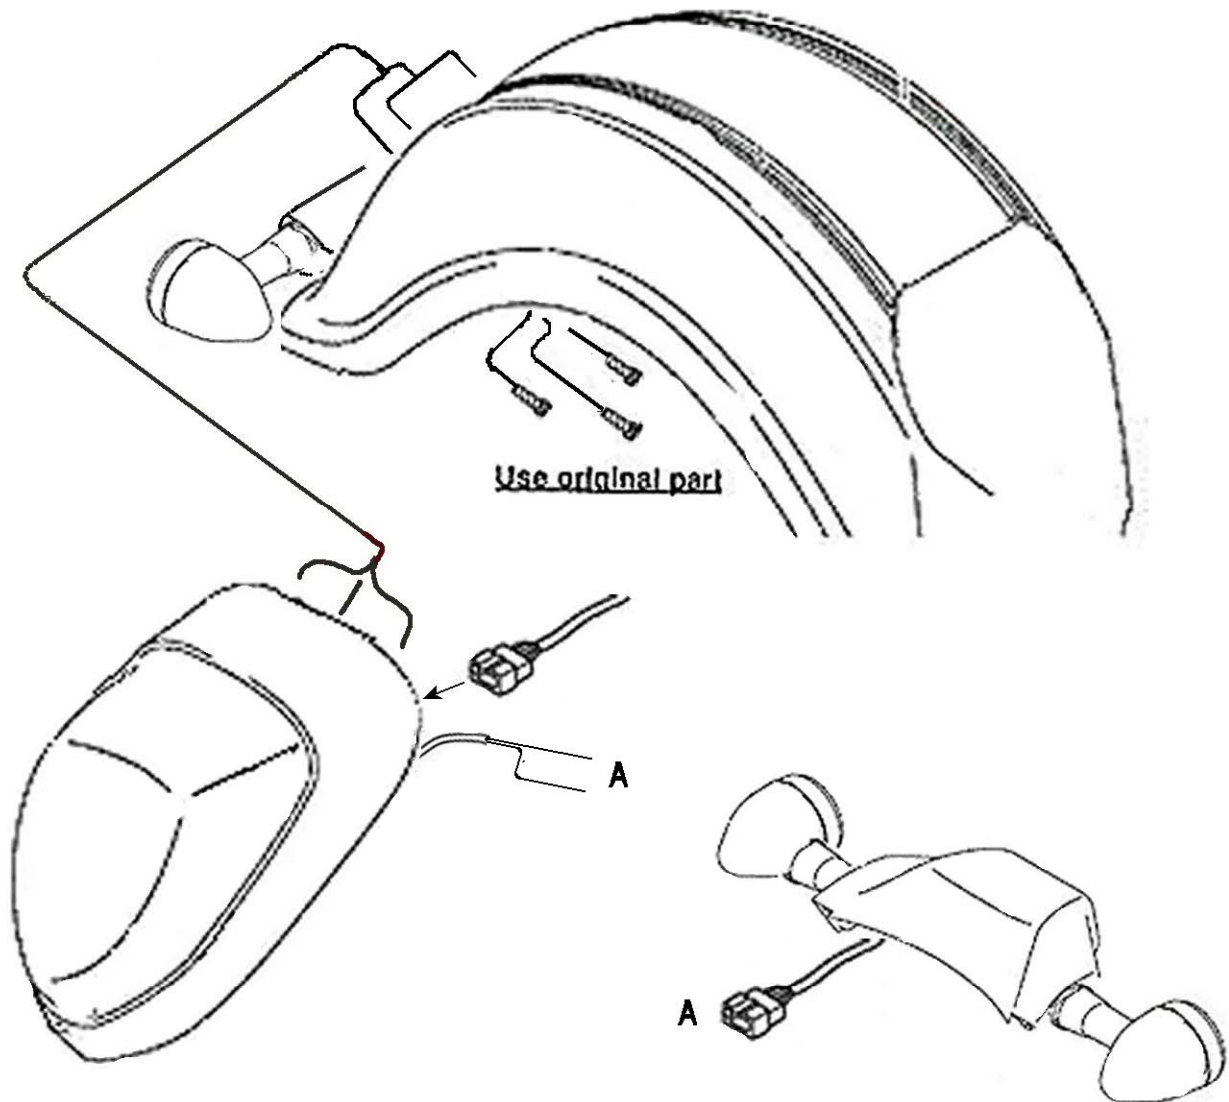

**HIGHWAY HAWK**  
*passion for chrome*

Taillight with intergrated turnsignals  
**Suzuki C800 09-UP**  
Art.no.683-101

**Note: Removing OEM (rear) turnsignals or change to LED, requires use of replacement Highway Hawk relay 683-2525**

**A: Turnsignal Left : Blue wire connect to OEM wire  
Turnsignal Right: Yellow wire connect to OEM wire**

This accessory should be mounted by a professional mechanic only.  
MotoLux International B.V. / Highway Hawk can not be held responsible for improper installation.