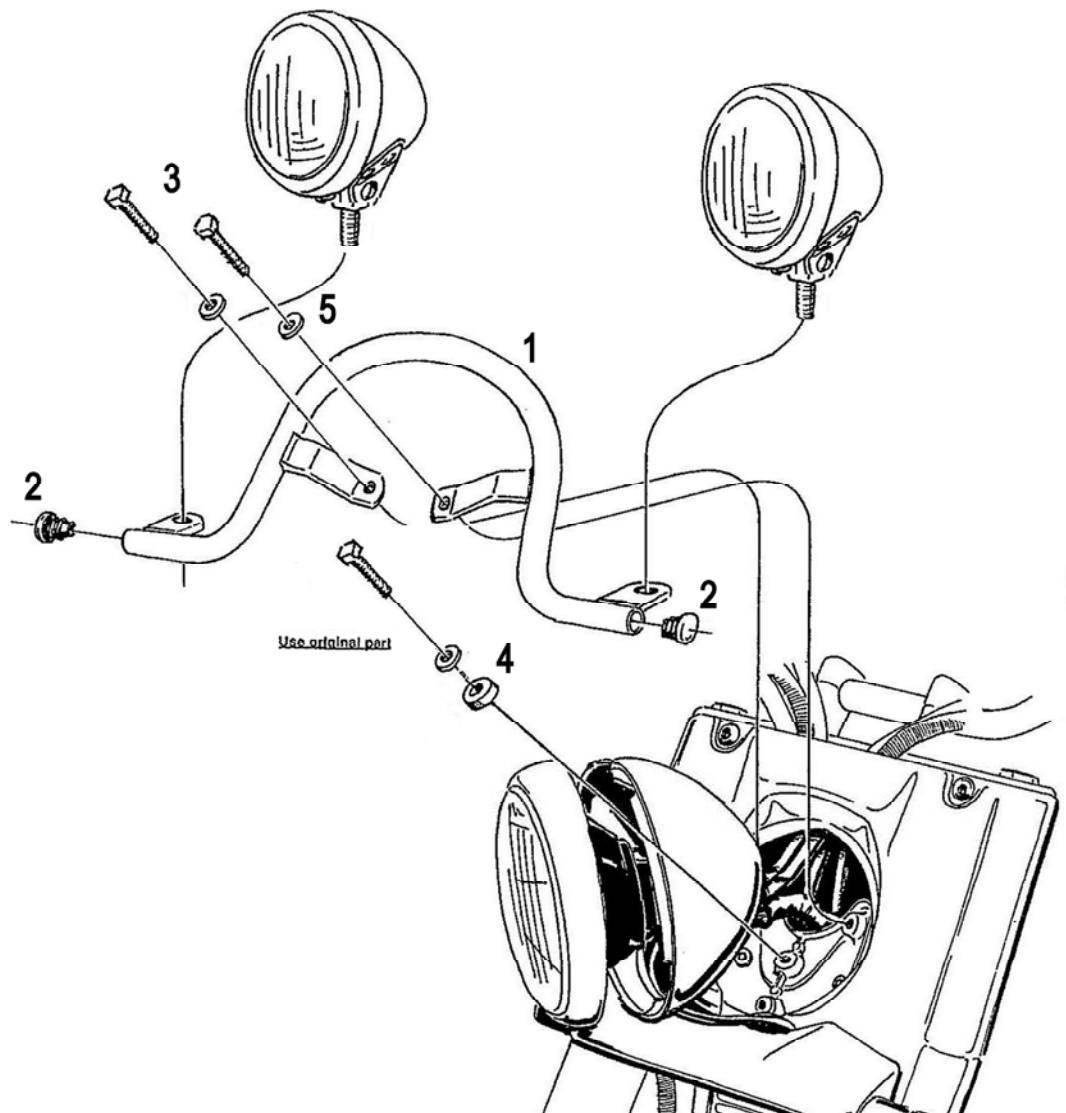

## Spotlight Bracket

For models see: HighwayHawk.com

**Art. no. 683-116**

### Components

1	Spotlight Bracket	1x
2	Plug	2x
3	Bolt M6 x 30mm	2x
4	Spacer Ø20 x 5mm	2x
5	Washer M6	2x

For spotlights check

**WWW.HIGHWAYHAWK.COM**

or the latest Highway Hawk catalogue.

Optional:  
68-1011 / 1021  
Turnsignal-Kit  
Turnsignal: 68-7011