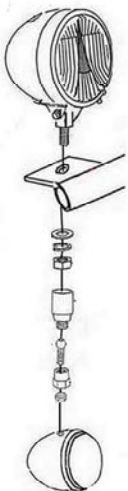

HIGHWAY HAWK

passion for chrome

Spotlight Bracket

For models see: HighwayHawk.com

Art. no. 683-118

Components

1	Spotlightbracket	1x
2	Dot	2x
3	Bolt M8 x 16mm	2x
4	Washer M8	2x
5	Spacer Ø18 x Ø8,5 x 10mm	2x
6	Allenhead bolt M8 x 30mm	2x
7	Lock washer M8	2x

For spotlights check

WWW.HIGHWAYHAWK.COM

or the latest Highway Hawk catalogue.

Optional:
68-1011 / 1021
Turnsignal-Kit
Turnsignal: 68-7011

Please check all fixings and mounting points before assembly as listed on the mounting instruction sheet.