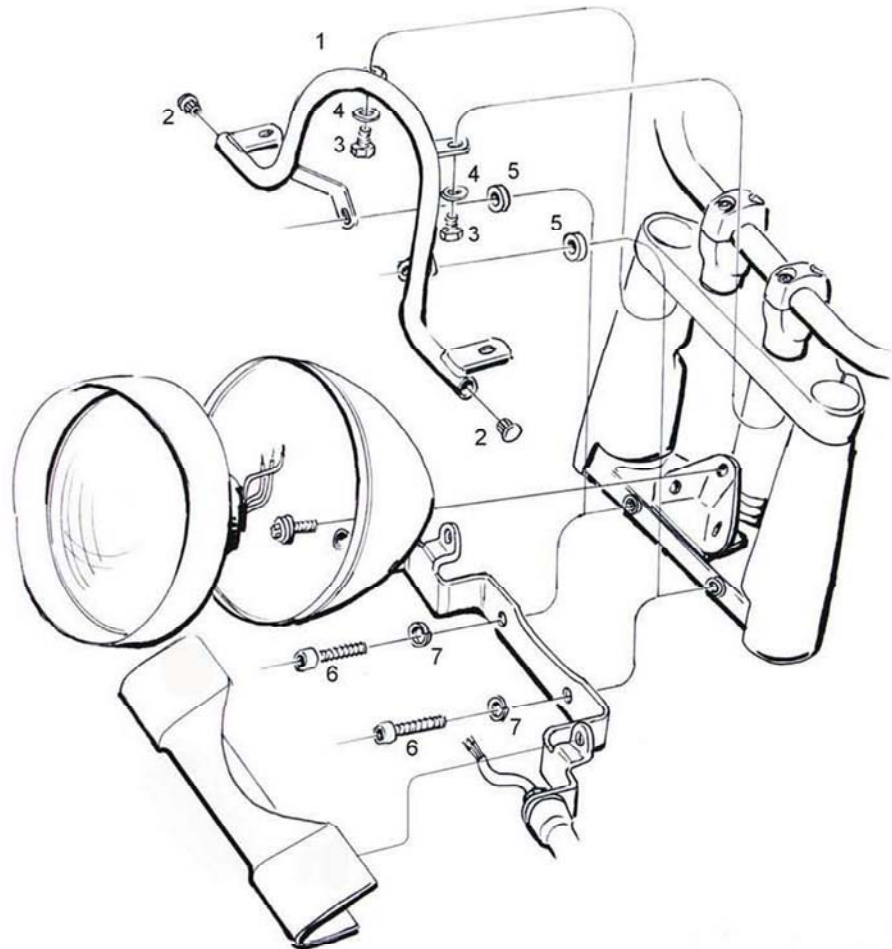

HIGHWAY HAWK

passion for chrome

Spotlight Bracket

For models see: HighwayHawk.com

Art. no. 683-118

Components

1	Spotlightbracket	1x
2	Dot	2x
3	Bolt M8 x 16mm	2x
4	Washer M8	2x
5	Spacer Ø18 x Ø8,5 x 10mm	2x
6	Allenhead bolt M8 x 30mm	2x
7	Lock washer M8	2x

For spotlights check

WWW.HIGHWAYHAWK.COM

or the latest Highway Hawk catalogue.

Optional:
68-1011 / 1021
Turnsignal-Kit
Turnsignal: 68-7011

Please check all fixings and mounting points before assembly as listed on the mounting instruction sheet.