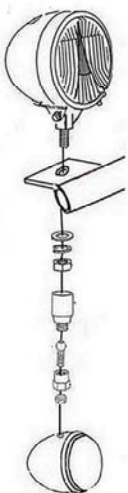

HIGHWAY HAWK

passion for chrome

Spotlight Bracket

For models see: HighwayHawk.com

Art.no. 683-119

Components

1	Spotlight bracket 1	1x
2	Spotlight bracket 2	1x
3	Bolt M8 x 16mm	2x
4	Spring washer M8	2x
5	Washer M8	2x
6	Plug	2x

For spotlights check

WWW.HIGHWAYHAWK.COM

or the latest Highway Hawk catalogue.

Optional:
68-1011 / 1021
Turnsignal-Kit
Turnsignal: 68-7011

Please check all fixings and mounting points before assembly as listed on the mounting instruction sheet.