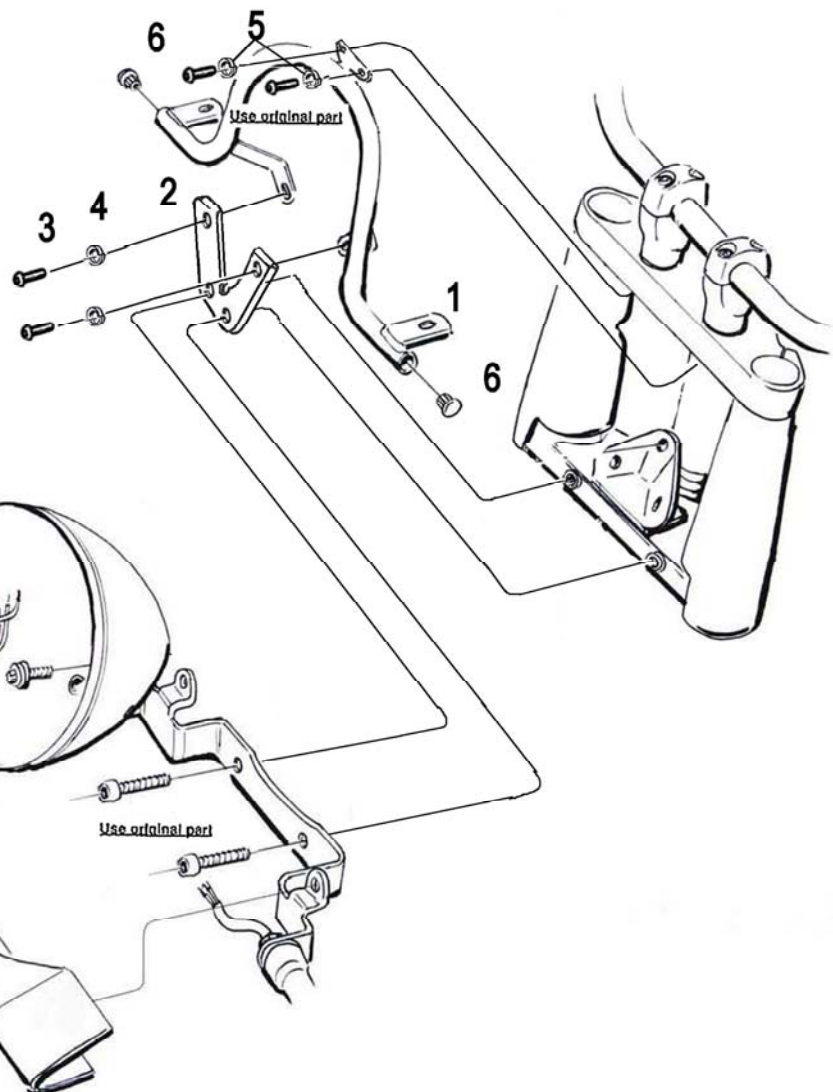

HIGHWAY HAWK

passion for chrome

Spotlight Bracket

For models see: HighwayHawk.com

Art.no. 683-119

Components

1	Spotlight bracket 1	1x
2	Spotlight bracket 2	1x
3	Bolt M8 x 16mm	2x
4	Spring washer M8	2x
5	Washer M8	2x
6	Plug	2x

For spotlights check

WWW.HIGHWAYHAWK.COM

or the latest Highway Hawk catalogue.

Optional:
68-1011 / 1021
Turnsignal-Kit
Turnsignal: 68-7011

Please check all fixings and mounting points before assembly as listed on the mounting instruction sheet.