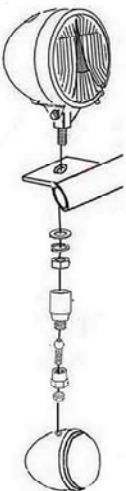

HIGHWAY HAWK

passion for chrome

Spotlight Bracket

For models see: HighwayHawk.com

Art.no. 683-120

Components

1	Spotlight Bracket	1x
2	Bolt M8 x 20mm	2x
3	Bolt M6 x 35mm	2x
4	Bolt M6 x 25mm	1x
5	Washer M8	2x
6	Washer M6	3x
7	Spacer Ø10 x 10	1x
8	Spacer Ø14 x 15	2x

For spotlights check

WWW.HIGHWAYHAWK.COM

or the latest Highway Hawk catalogue

Optional:
68-1011 / 1021
Turnsignal-Kit
Turnsignal: 68-7011

Please check all fixings and mounting points before assembly as listed on the mounting instruction sheet.