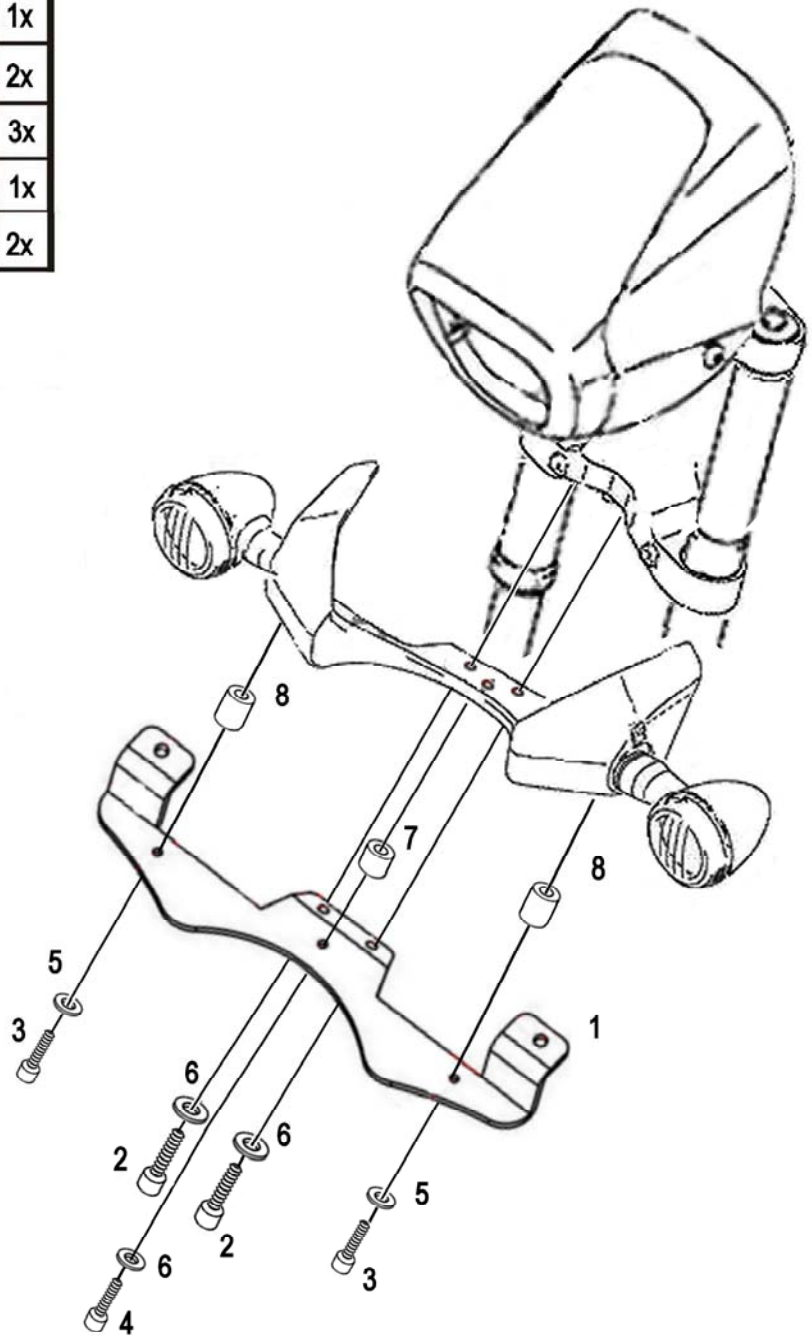

HIGHWAY HAWK

passion for chrome

Spotlight Bracket

For models see: HighwayHawk.com

Art.no. 683-120

Components

1	Spotlight Bracket	1x
2	Bolt M8 x 20mm	2x
3	Bolt M6 x 35mm	2x
4	Bolt M6 x 25mm	1x
5	Washer M8	2x
6	Washer M6	3x
7	Spacer Ø10 x 10	1x
8	Spacer Ø14 x 15	2x

For spotlights check

WWW.HIGHWAYHAWK.COM

or the latest Highway Hawk catalogue

Optional:
68-1011 / 1021
Turnsignal-Kit
Turnsignal: 68-7011

Please check all fixings and mounting points before assembly as listed on the mounting instruction sheet.