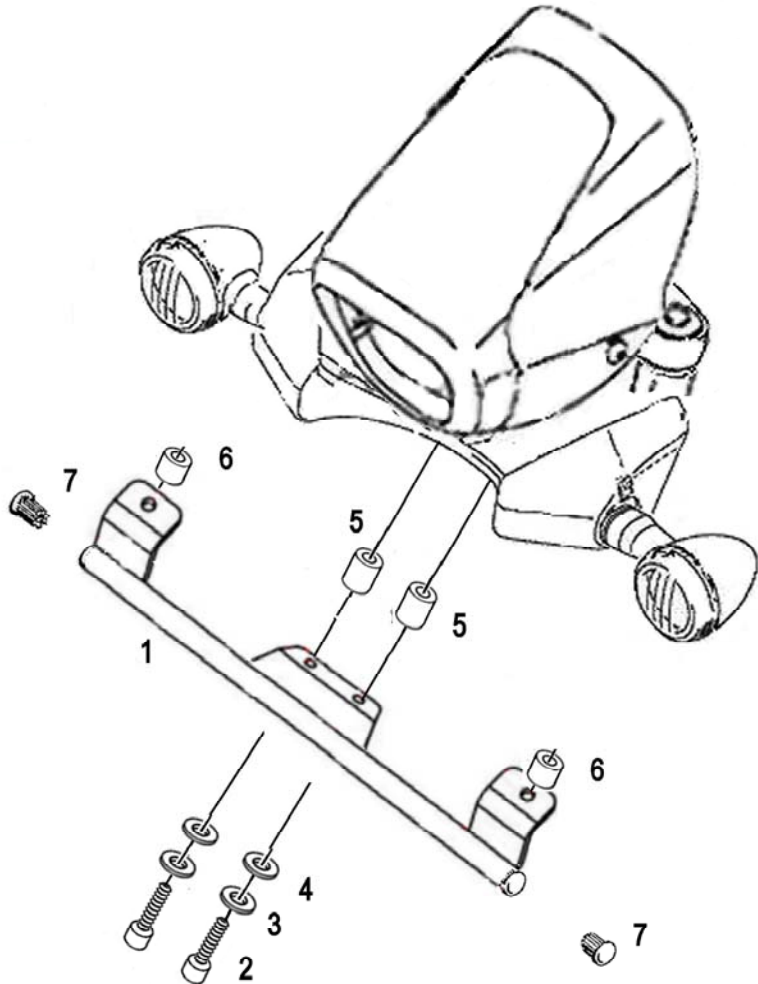

HIGHWAY HAWK

passion for chrome

Spotlight Bracket

For models see: HighwayHawk.com

Art.no. 683-121

Components

1	Spotlight Bracket	1x
2	Bolt M8 x 45	2x
3	Washer M8	2x
4	Springwasher M8	2x
5	Bush Ø18 x 5mm	2x
6	Bush Ø18 x 24mm	2x
7	Plug	2x

For spotlights check

WWW.HIGHWAYHAWK.COM

or the latest Highway Hawk catalogue

Optional:
68-1011 / 1021
Turnsignal-Kit
Turnsignal: 68-7011

Please check all fixings and mounting points before assembly as listed on the mounting instruction sheet.