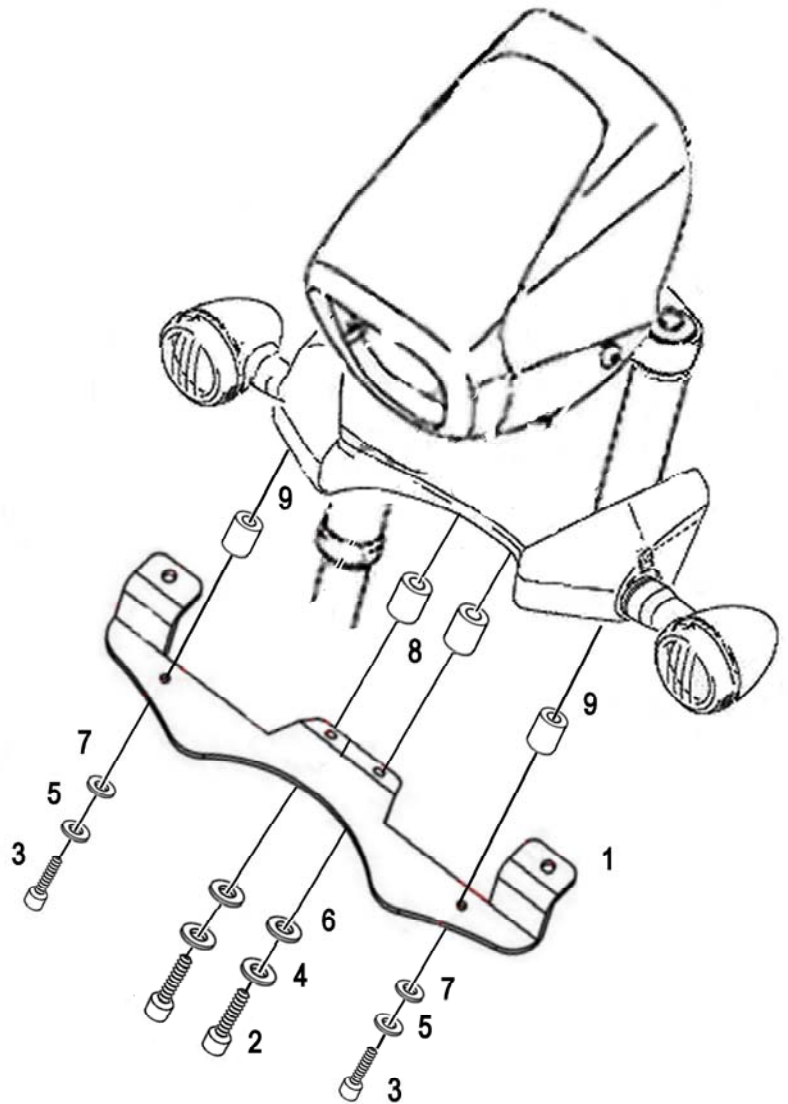

Components

1	Spotlight Bracket	1x
2	Bolt M8 x 45mm	2x
3	Bolt M6 x 35mm	2x
4	Washer M8	2x
5	Washer M6	2x
6	Springwasher M8	2x
7	Springwasher M6	2x
8	Bush Ø16 x 20	2x
9	Bush Ø14 x 20	2x

For spotlights check
WWW.HIGHWAYHAWK.COM
 or the latest Highway Hawk catalogue

Optional:
 68-1011 / 1021
 Turnsignal-Kit
 Turnsignal: 68-7011