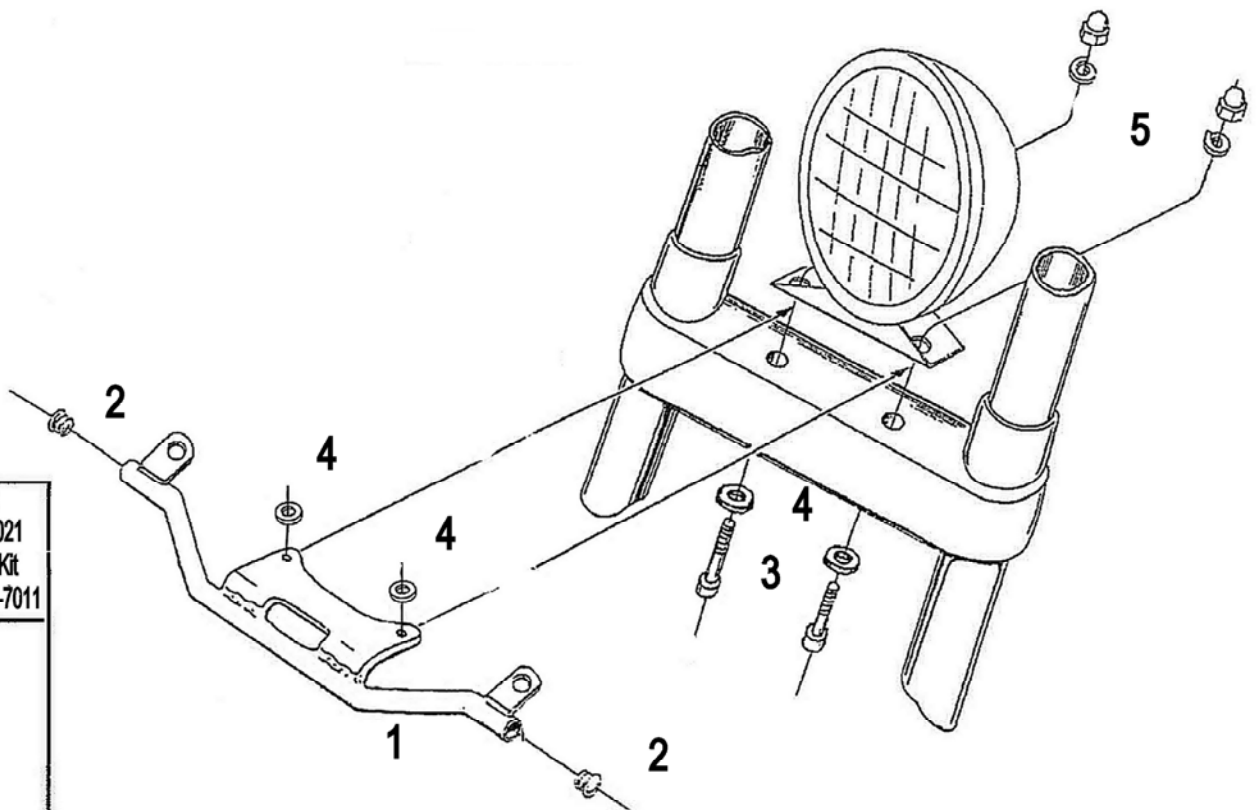

HIGHWAY HAWK

passion for chrome

Spotlight Bracket

For models see: HighwayHawk.com

Art.no. 684-109

Components

1	Spotlight Bracket	1x
2	Plug	2x
3	Bolt M6 x 40mm	2x
4	Washer M6	4x
5	Springwasher M6	2x

For spotlights check

WWW.HIGHWAYHAWK.COM

or the latest Highway Hawk catalogue.

Use original part

Optional:
68-1011 / 1021
Turnsignal-Kit
Turnsignal: 68-7011

Please check all fixings and mounting points before assembly as listed on the mounting instruction sheet.