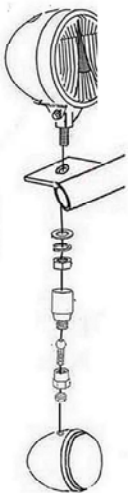

HIGHWAY HAWK

passion for chrome

Spotlight Bracket

For models see: HighwayHawk.com

Art.no. 684-109

Components

1	Spotlight Bracket	1x
2	Plug	2x
3	Bolt M6 x 40mm	2x
4	Washer M6	4x
5	Springwasher M6	2x

For spotlights check

WWW.HIGHWAYHAWK.COM

or the latest Highway Hawk catalogue.

Use original part

Optional:
68-1011 / 1021
Turnsignal-Kit
Turnsignal: 68-7011

Please check all fixings and mounting points before assembly as listed on the mounting instruction sheet.