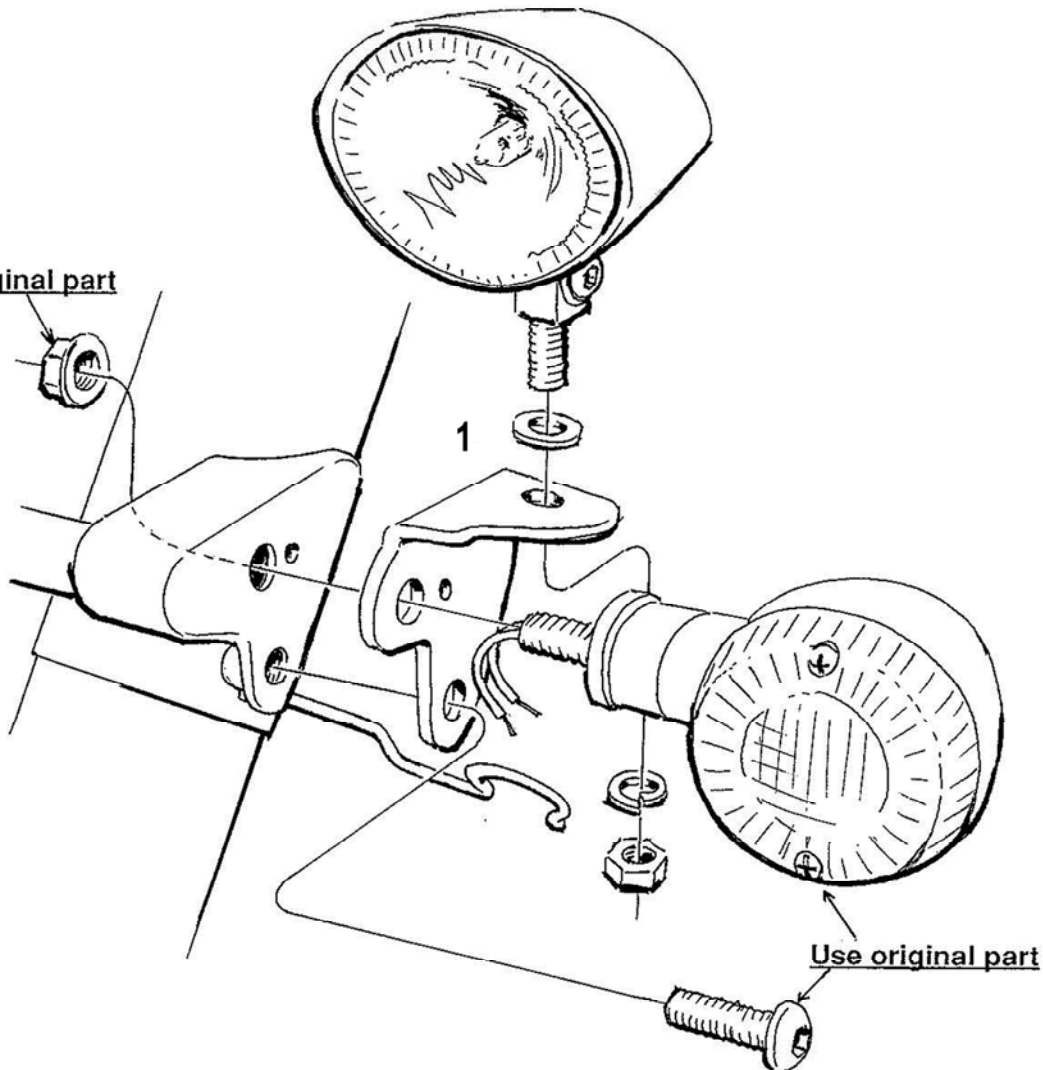

HIGHWAY HAWK

passion for chrome

Spotlight Bracket

For models see: HighwayHawk.com

Art. no. 684-118/B

Components

1	Spotlight Bracket	2x
---	-------------------	----

For spotlights check

WWW.HIGHWAYHAWK.COM

or the latest Highway Hawk catalogue.

Use original part

Use original part

Optional:
68-1011 / 1021
Turnsignal-Kit
Turnsignal: 68-7011

Please check all fixings and mounting points before assembly as listed on the mounting instruction sheet.