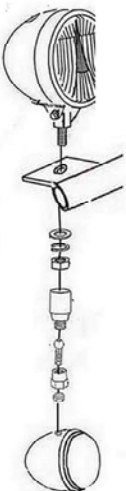

HIGHWAY HAWK

passion for chrome

Spotlight Bracket

For models see: HighwayHawk.com

Art. no. 684-118/B

Components

1	Spotlight Bracket	2x
---	-------------------	----

For spotlights check

WWW.HIGHWAYHAWK.COM

or the latest Highway Hawk catalogue.

Use original part

Use original part

Optional:
68-1011 / 1021
Turnsignal-Kit
Turnsignal: 68-7011

Please check all fixings and mounting points before assembly as listed on the mounting instruction sheet.