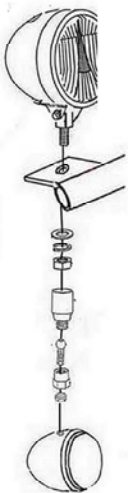

## Spotlight Bracket

For models see: HighwayHawk.com

**Art. no. 684-211**

### Components

1	Spotlight Bracket	
2	Plug	
3	Bolt M8 x 20mm	
4	Washer M8	
5*	Bracket ( Re0-location-Kit)	
6*	Bolt M6 x 25mm	
7*	Bolt M6 x 20mm	
8*	Springwasher M6	
9*	Washer M6	

For spotlights check

**WWW.HIGHWAYHAWK.COM**

or the latest Highway Hawk catalogue.

\* Only for:  
VN1500MS

Optional:  
68-1011 / 1021  
Turnsignal-Kit  
Turnsignal: 68-7011

Please check all fixings and mounting points before assembly as listed on the mounting instruction sheet.