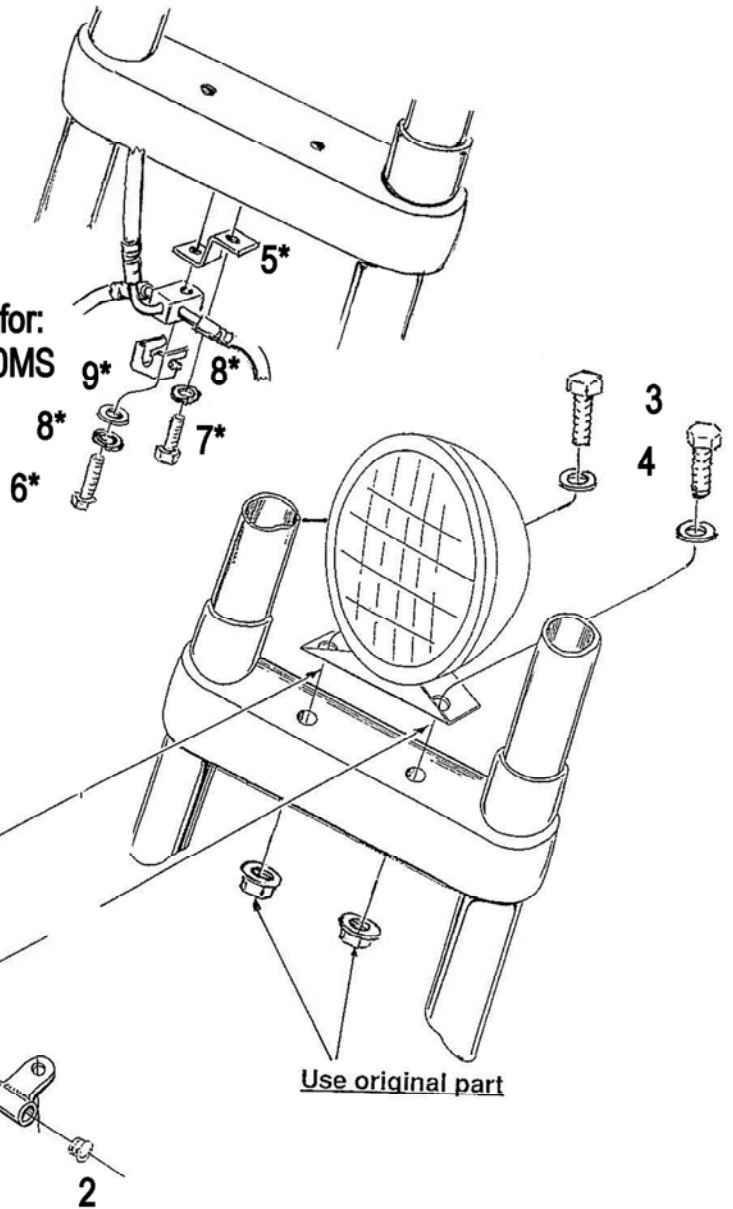

HIGHWAY HAWK

passion for chrome

Spotlight Bracket

For models see: HighwayHawk.com

Art. no. 684-211

Components

1	Spotlight Bracket	
2	Plug	
3	Bolt M8 x 20mm	
4	Washer M8	
5*	Bracket (Re0-location-Kit)	
6*	Bolt M6 x 25mm	
7*	Bolt M6 x 20mm	
8*	Springwasher M6	
9*	Washer M6	

For spotlights check

WWW.HIGHWAYHAWK.COM

or the latest Highway Hawk catalogue.

* Only for:
VN1500MS