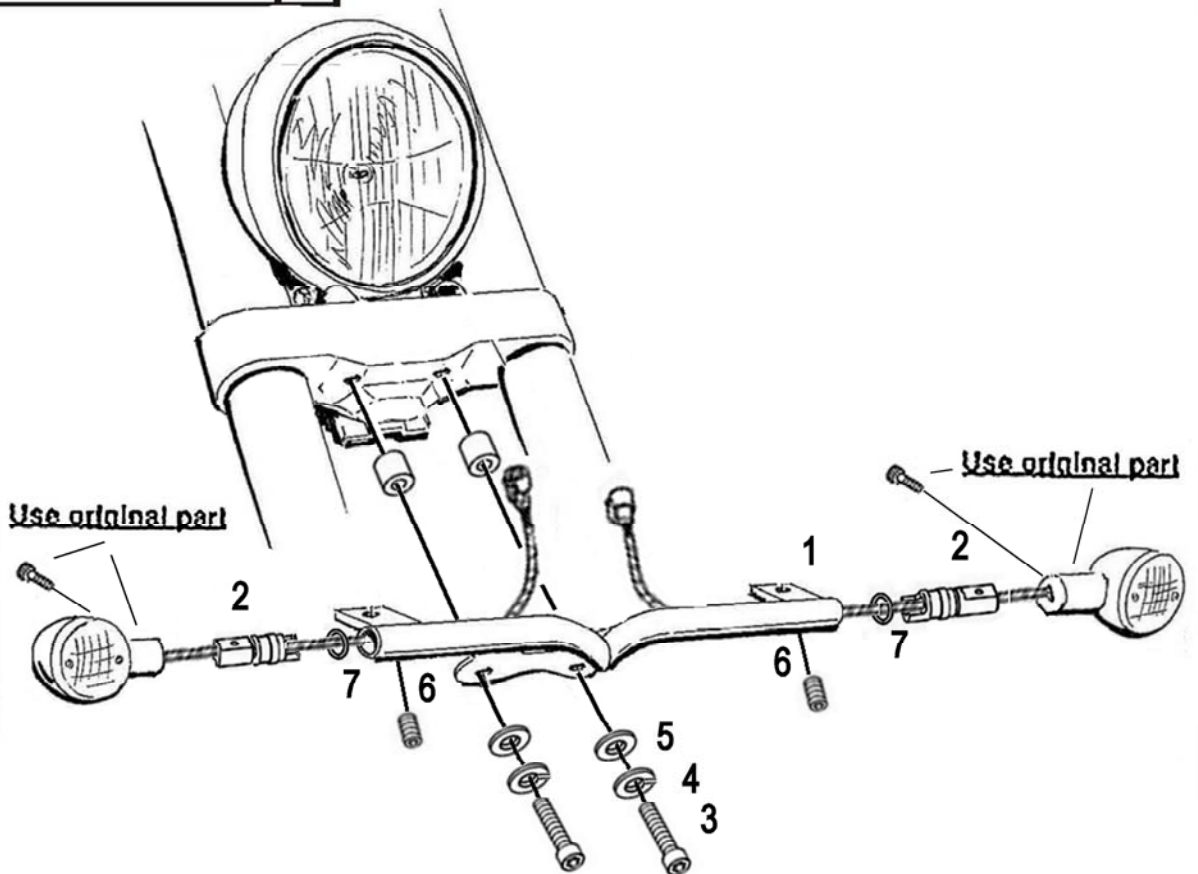

### Components

1	Spotlight Bracket	1x
2	Turnsignal adaptor	2x
3	Bolt M6 x 25mm	2x
4	Springwasher M6	2x
5	Washer M6	2x
6	Bush Ø20 x 5mm	2x
7	Lock bold M6	2x
8	O-ring	2x

For spotlights check

**WWW.HIGHWAYHAWK.COM**

or the latest Highway Hawk catalogue.

Optional:  
68-1011 / 1021  
Turnsignal-Kit  
Turnsignal: 68-7011

Please check all fixings and mounting points before assembly as listed on the mounting instruction sheet.