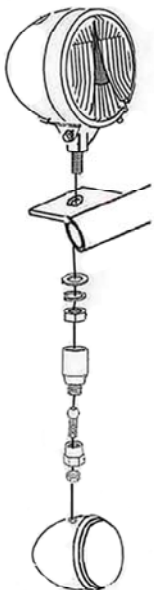

## Spotlight Bracket

For models see: HighwayHawk.com

**Art. no. 684-212**

### Components

1	Spotlight Bracket	1x
2	Turnsignal adaptor	2x
3	Bolt M6 x 25mm	2x
4	Springwasher M6	2x
5	Washer M6	2x
6	Bush Ø20 x 5mm	2x
7	Lock bold M6	2x
8	O-ring	2x

For spotlights check

**WWW.HIGHWAYHAWK.COM**

or the latest Highway Hawk catalogue.

Optional:  
68-1011 / 1021  
Turnsignal-Kit  
Turnsignal: 68-7011

Please check all fixings and mounting points before assembly as listed on the mounting instruction sheet.