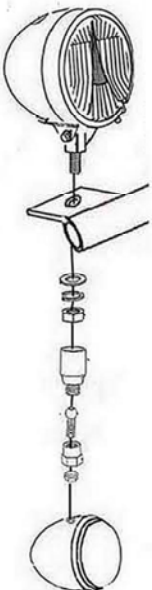

## Spotlight Bracket

For models see: HighwayHawk.com

**Art. no. 685-100**

### Components

1	Spotlight bracket	1x
2	Plug	2x

For spotlights check

**WWW.HIGHWAYHAWK.COM**

or the latest Highway Hawk catalogue.

Optional:  
68-1011 / 1021  
Turnsignal-Kit  
Turnsignal: 68-7011

Please check all fixings and mounting points before assembly as listed on the mounting instruction sheet.