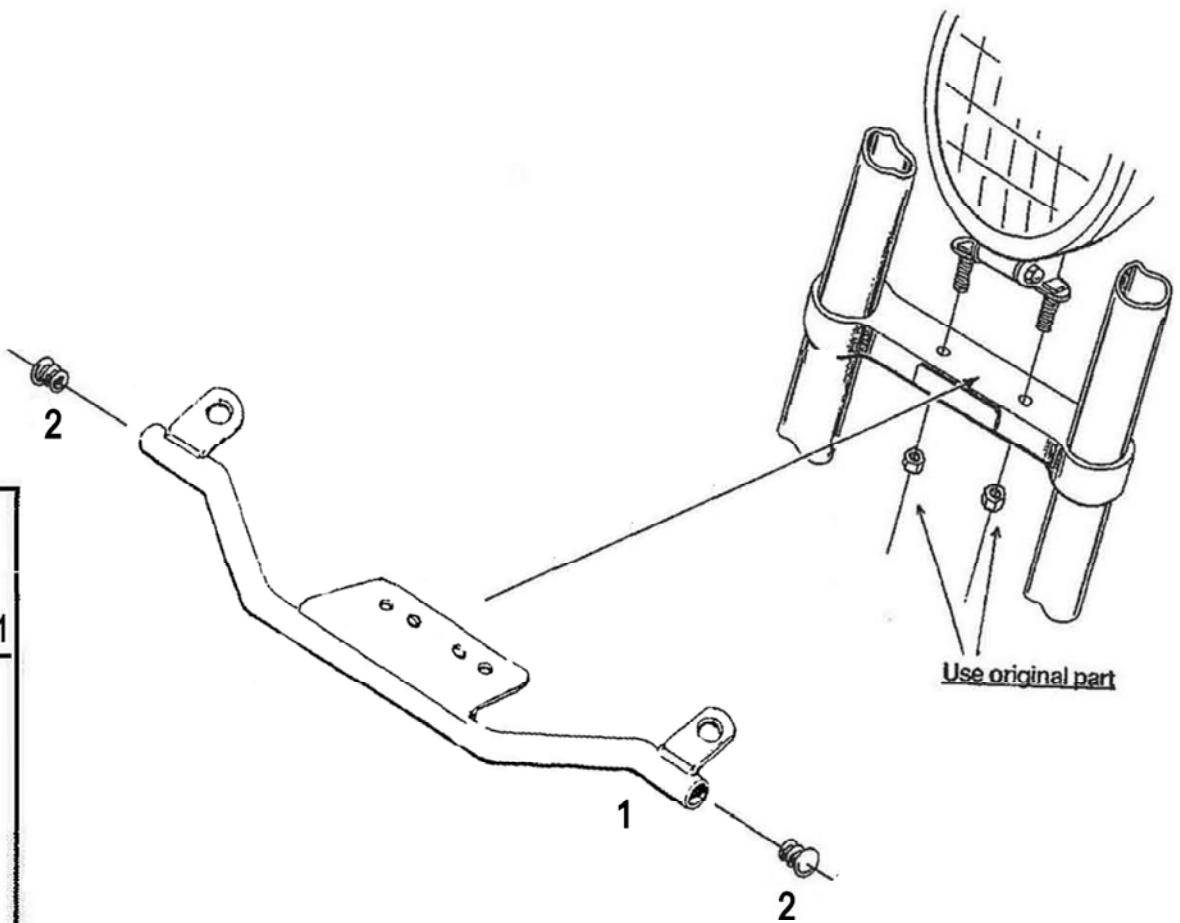

## Spotlight Bracket

For models see: HighwayHawk.com

**Art. no. 685-100**

### Components

1	Spotlight bracket	1x
2	Plug	2x

For spotlights check

**WWW.HIGHWAYHAWK.COM**

or the latest Highway Hawk catalogue.

Optional:  
68-1011 / 1021  
Turnsignal-Kit  
Turnsignal: 68-7011

Please check all fixings and mounting points before assembly as listed on the mounting instruction sheet.