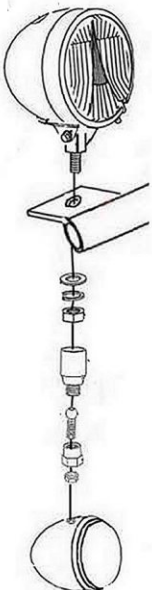

HIGHWAY HAWK

passion for chrome

Spotlight bracket

Art. no. 681-213 / 685-200

For models see : Highwayhawk.com

Components

1	Spotlight bracket	1x
2	Plug	2x

For spotlights check

WWW.HIGHWAYHAWK.COM

or the latest Highway Hawk catalogue.

Optional:
68-1011 / 1021
Turnsignal-Kit
Turnsignal: 68-7011

Please check all fixings and mounting points before assembly as listed on the mounting instruction sheet.