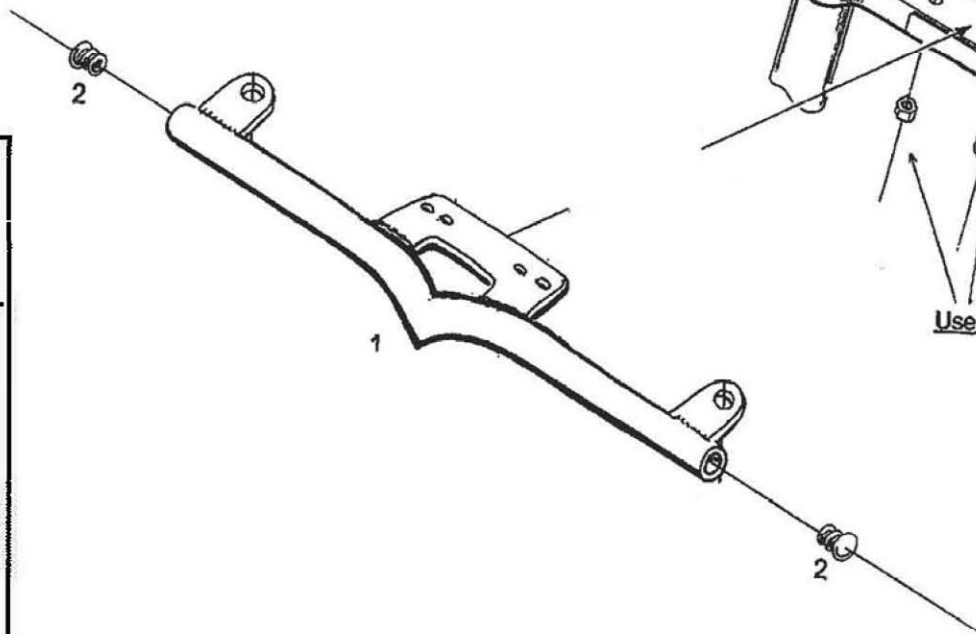

HIGHWAY HAWK

passion for chrome

Spotlight bracket

Art. no. 681-213 / 685-200

For models see : Highwayhawk.com

Components

1	Spotlight bracket	1x
2	Plug	2x

For spotlights check

WWW.HIGHWAYHAWK.COM

or the latest Highway Hawk catalogue.

Optional:
68-1011 / 1021
Turnsignal-Kit
Turnsignal: 68-7011

Please check all fixings and mounting points before assembly as listed on the mounting instruction sheet.