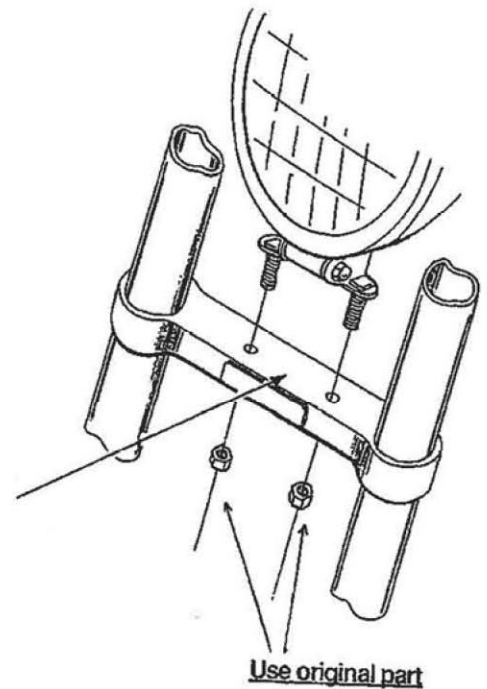

HIGHWAY HAWK

passion for chrome

Spotlight bracket

Art. no. 681-213 / 685-200

For models see : Highwayhawk.com

Components

1	Spotlight bracket	1x
2	Plug	2x

For spotlights check

WWW.HIGHWAYHAWK.COM

or the latest Highway Hawk catalogue.

Optional:
68-1011 / 1021
Turnsignal-Kit
Turnsignal: 68-7011

Please check all fixings and mounting points before assembly as listed on the mounting instruction sheet.