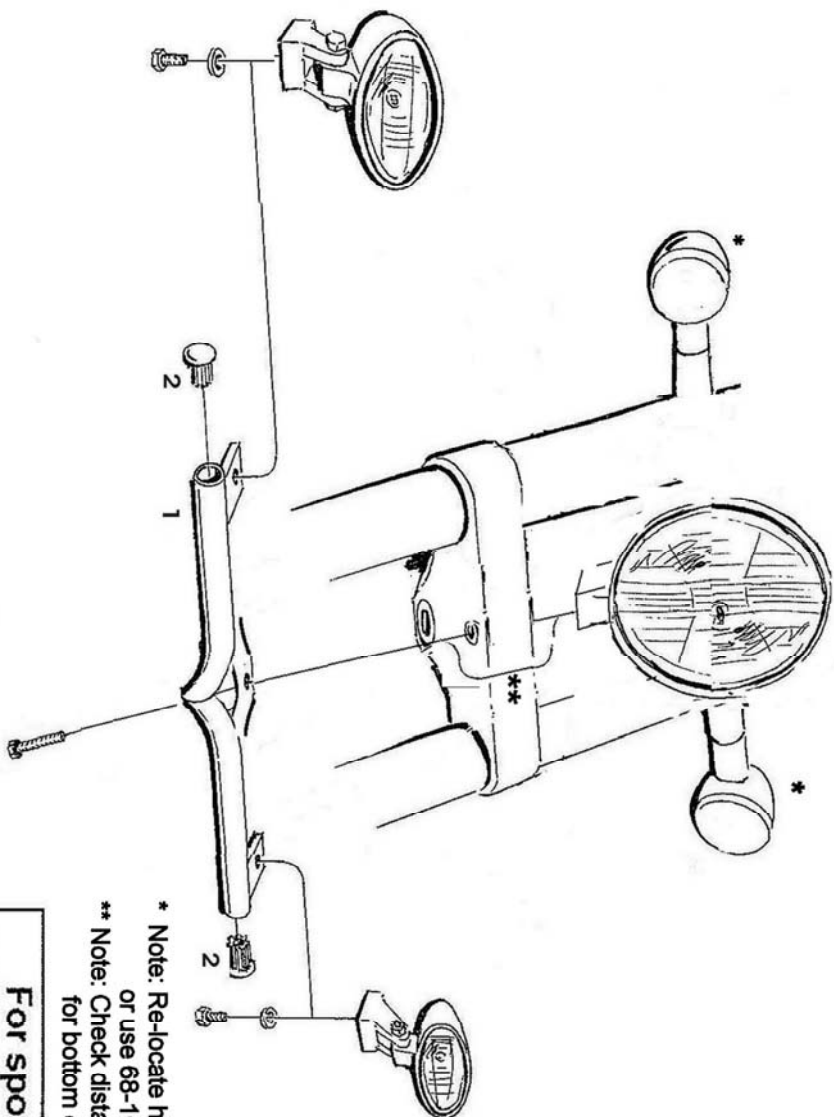

Spotlight bracket
 With bottom mounting for headlight
Art.no. 687-200

Components

1	Spotlight bracket	1x
2	Spotlight bracket Plug	2x

- * Note: Re-locate high mounted turnsignals or use 68-101 / 102
- ** Note: Check distance between fender and yoke for bottom or top mounting.

For spotlights check
WWW.HIGHWAYHAWK.COM
 or the latest Highway Hawk
 catalogue

This product is specially designed for OEM Bikes.

Optional: 68-101/102
 Turnsignalkit

© Moto-Lux Specialties B.V. advises installation by a professional mechanic.
 We do not accept responsibility for improper installation.