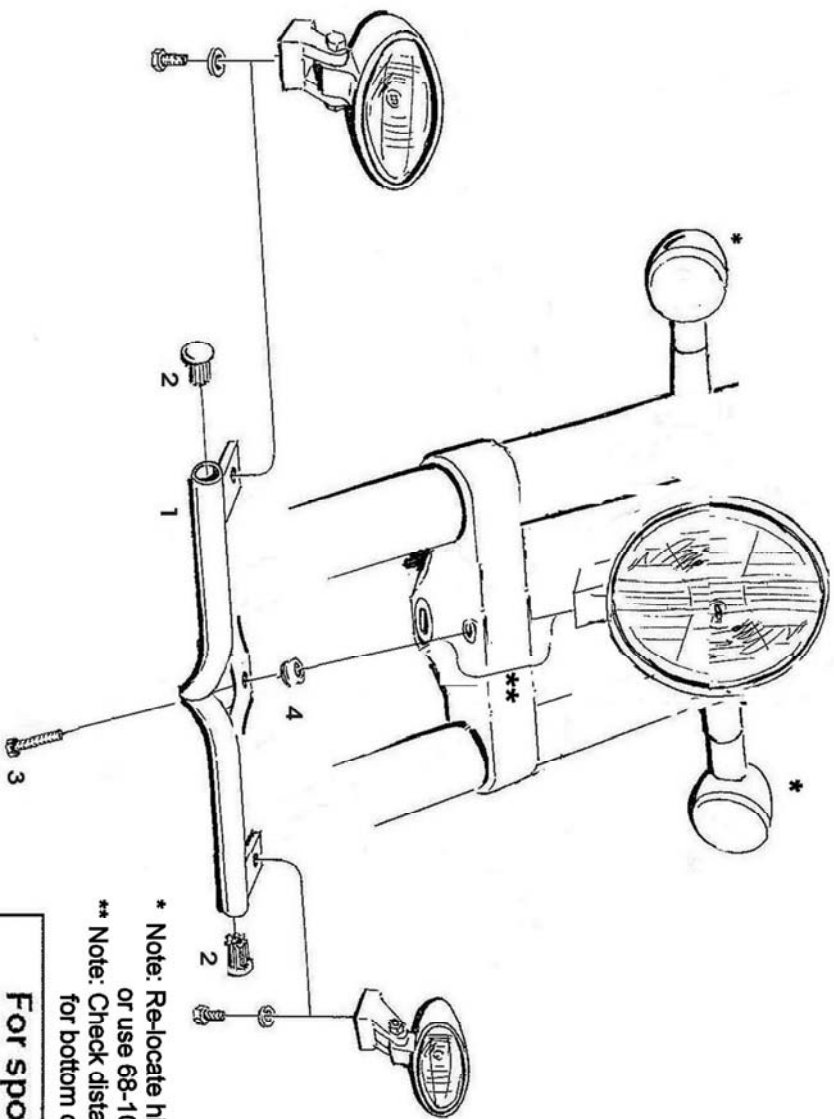

**Spotlight bracket**  
**HD Narrow-glide**  
WITH bottom mounting for headlight  
**Art. no. 687-201**

**Components**

1	Spotlight bracket	1x
2	Spotlight bracket Plug	2x
3	Bolt 3/8-16 x 2"	1x
4	Bush	1x

\* Note: Re-locate high mounted turnsignals  
or use 68-101 / 102  
\*\* Note: Check distance between fender and yoke  
for bottom or top mounting.