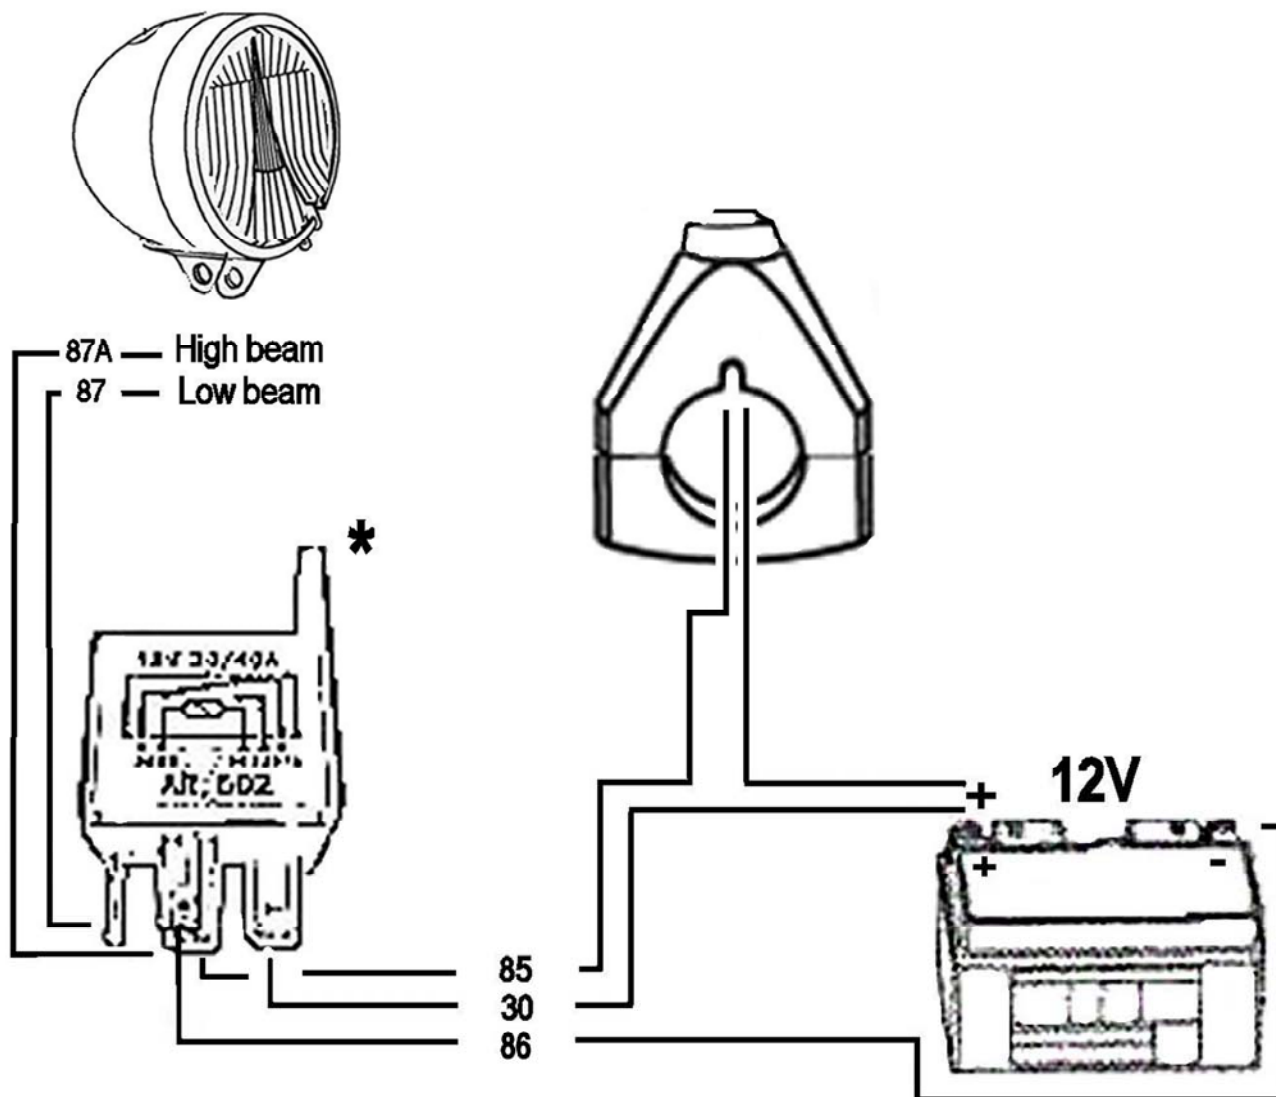

HIGHWAY HAWK
passion for chrome

On/off Switch Art.no. 69-295

*** Note: relay must be mounted**

Technical Diagram

This accessory should be mounted by a professional mechanic only.
MotoLux International B.V. / Highway Hawk can not be held responsible for improper installation.