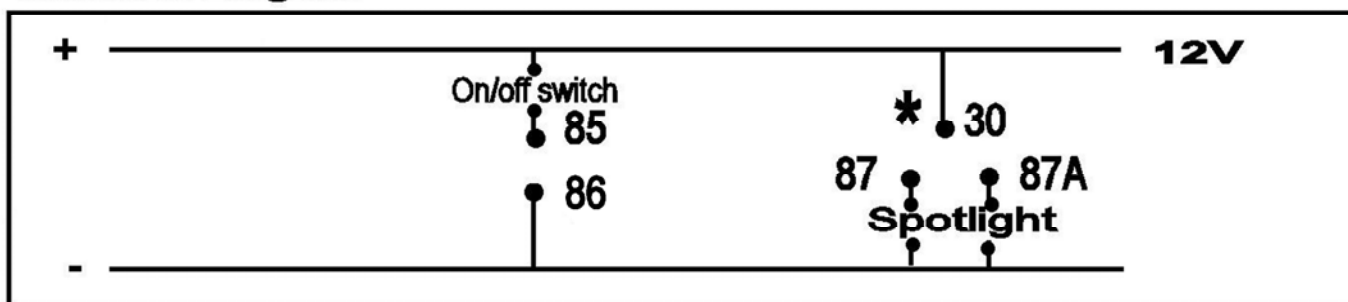

HIGHWAY HAWK
passion for chrome

On/off Switch Art.no. 69-295

*** Note: relay must be mounted**

Technical Diagram

This accessory should be mounted by a professional mechanic only.
MotoLux International B.V. / Highway Hawk can not be held responsible for improper installation.