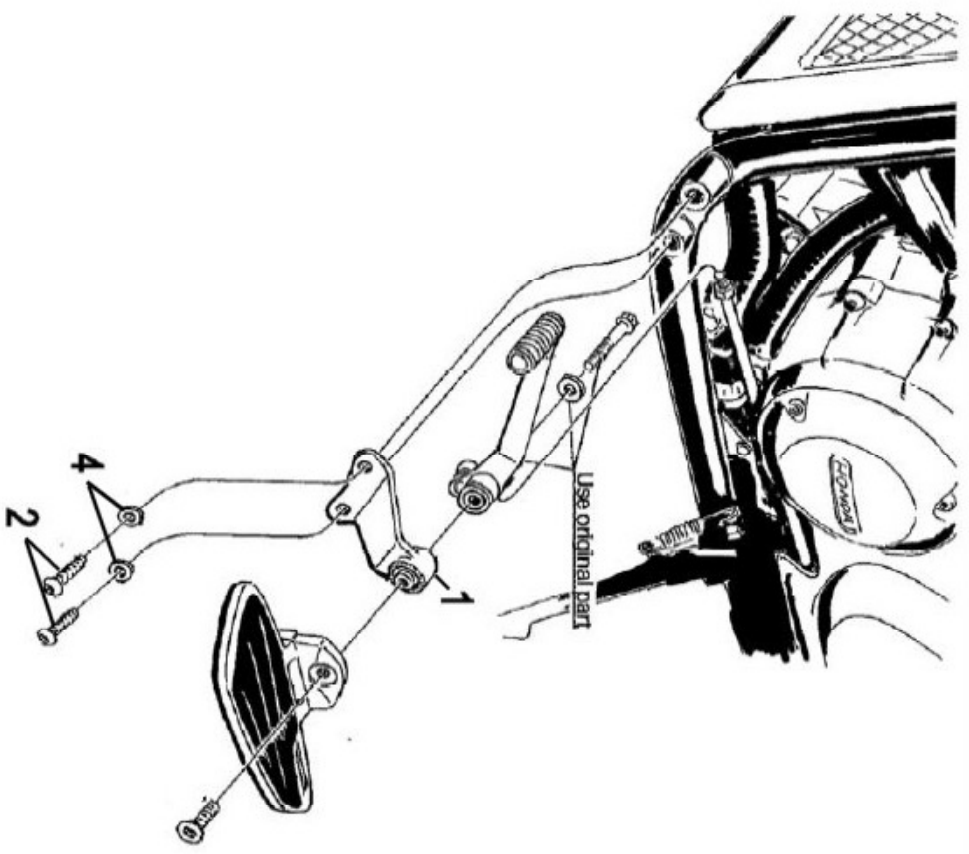

| Components | |
|--------------------------|----|
| 1 Mounting Bracket | 2x |
| 2 Bolt M10 (1.25) x 25mm | 3x |
| 3 Bolt M10 (1.25) x 90mm | 1x |
| 4 Washer M10 mm | 4x |

Please check all fixings and mounting points before assembly as listed on the mounting instruction sheet.

This accessory should be mounted by a professional mechanic only. Motolux International B.V. / Highway Hawk can not be held responsible for improper installation.