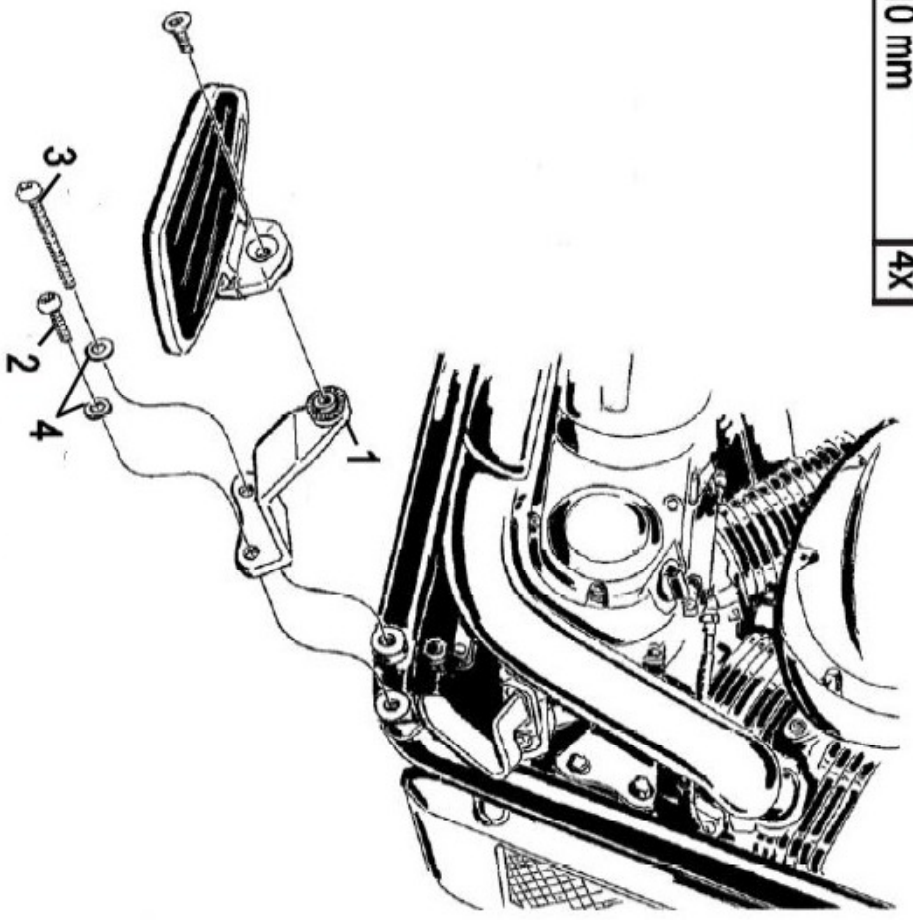

| Components | |
|--------------------------|----|
| 1 Mounting Bracket | 2x |
| 2 Bolt M10 (1.25) x 25mm | 3x |
| 3 Bolt M10 (1.25) x 90mm | 1x |
| 4 Washer M10 mm | 4x |

Please check all fixings and mounting points before assembly as listed on the mounting instruction sheet.

This accessory should be mounted by a professional mechanic only. Motolux International B.V. / Highway Hawk can not be held responsible for improper installation.