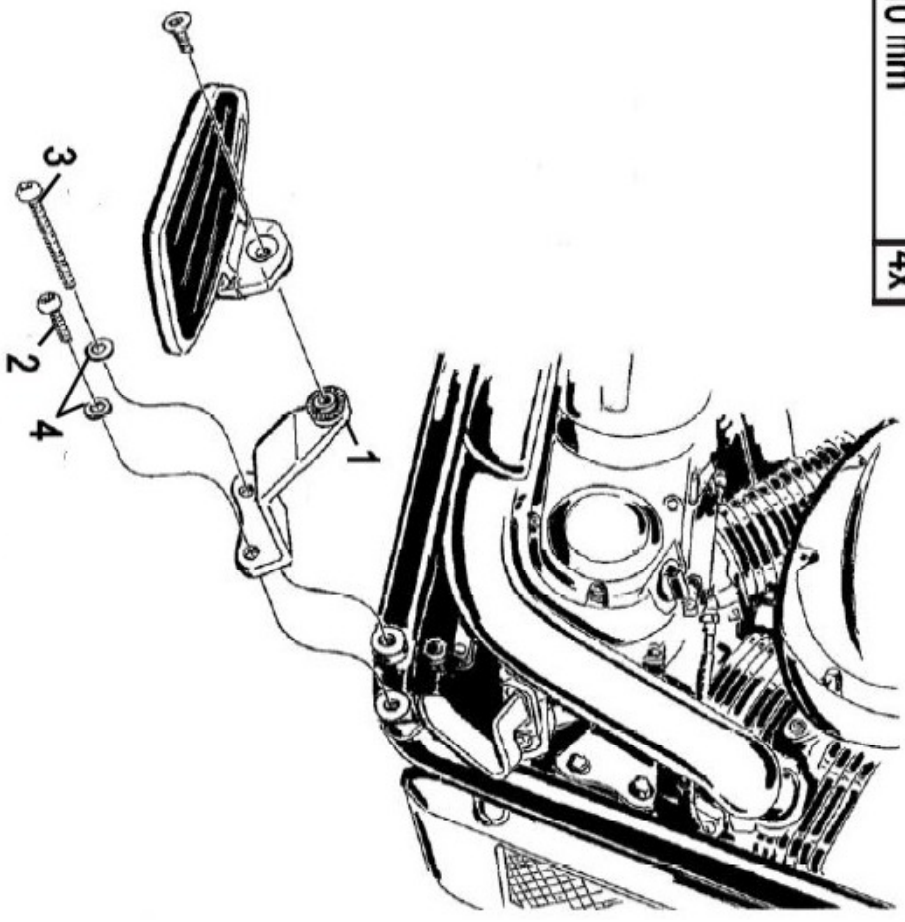

Components	
1 Mounting Bracket	2x
2 Bolt M10 (1.25) x 25mm	3x
3 Bolt M10 (1.25) x 90mm	1x
4 Washer M10 mm	4x

Please check all fixings and mounting points before assembly as listed on the mounting instruction sheet.