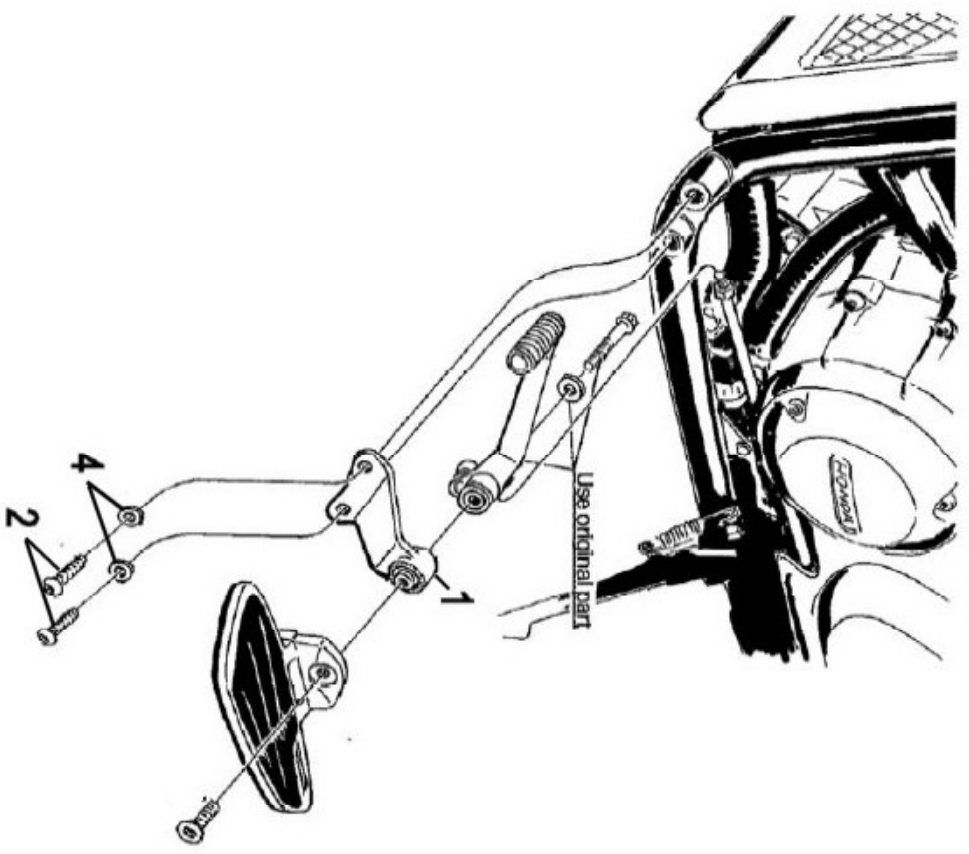

Components	
1 Mounting Bracket	2x
2 Bolt M10 (1.25) x 25mm	3x
3 Bolt M10 (1.25) x 90mm	1x
4 Washer M10 mm	4x

Please check all fixings and mounting points before assembly as listed on the mounting instruction sheet.

This accessory should be mounted by a professional mechanic only. Motolux International B.V. / Highway Hawk can not be held responsible for improper installation.