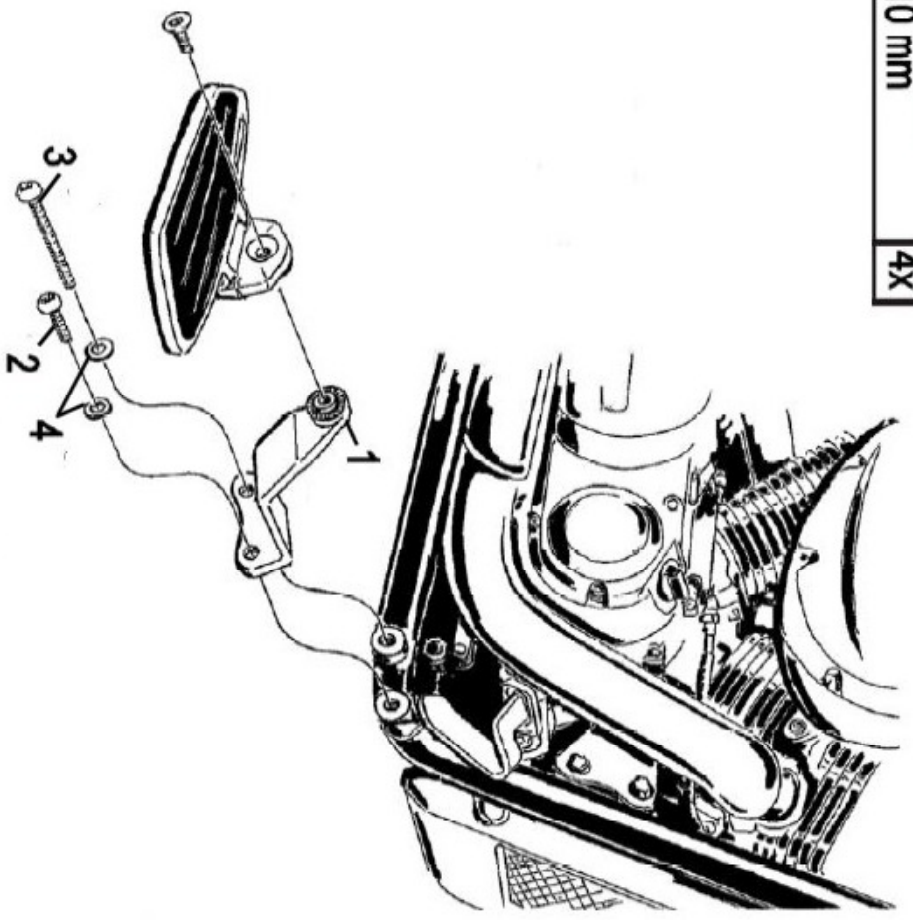

Components	
1 Mounting Bracket	2x
2 Bolt M10 (1.25) x 25mm	3x
3 Bolt M10 (1.25) x 90mm	1x
4 Washer M10 mm	4x

Please check all fixings and mounting points before assembly as listed on the mounting instruction sheet.

This accessory should be mounted by a professional mechanic only. Motolux International B.V. / Highway Hawk can not be held responsible for improper installation.