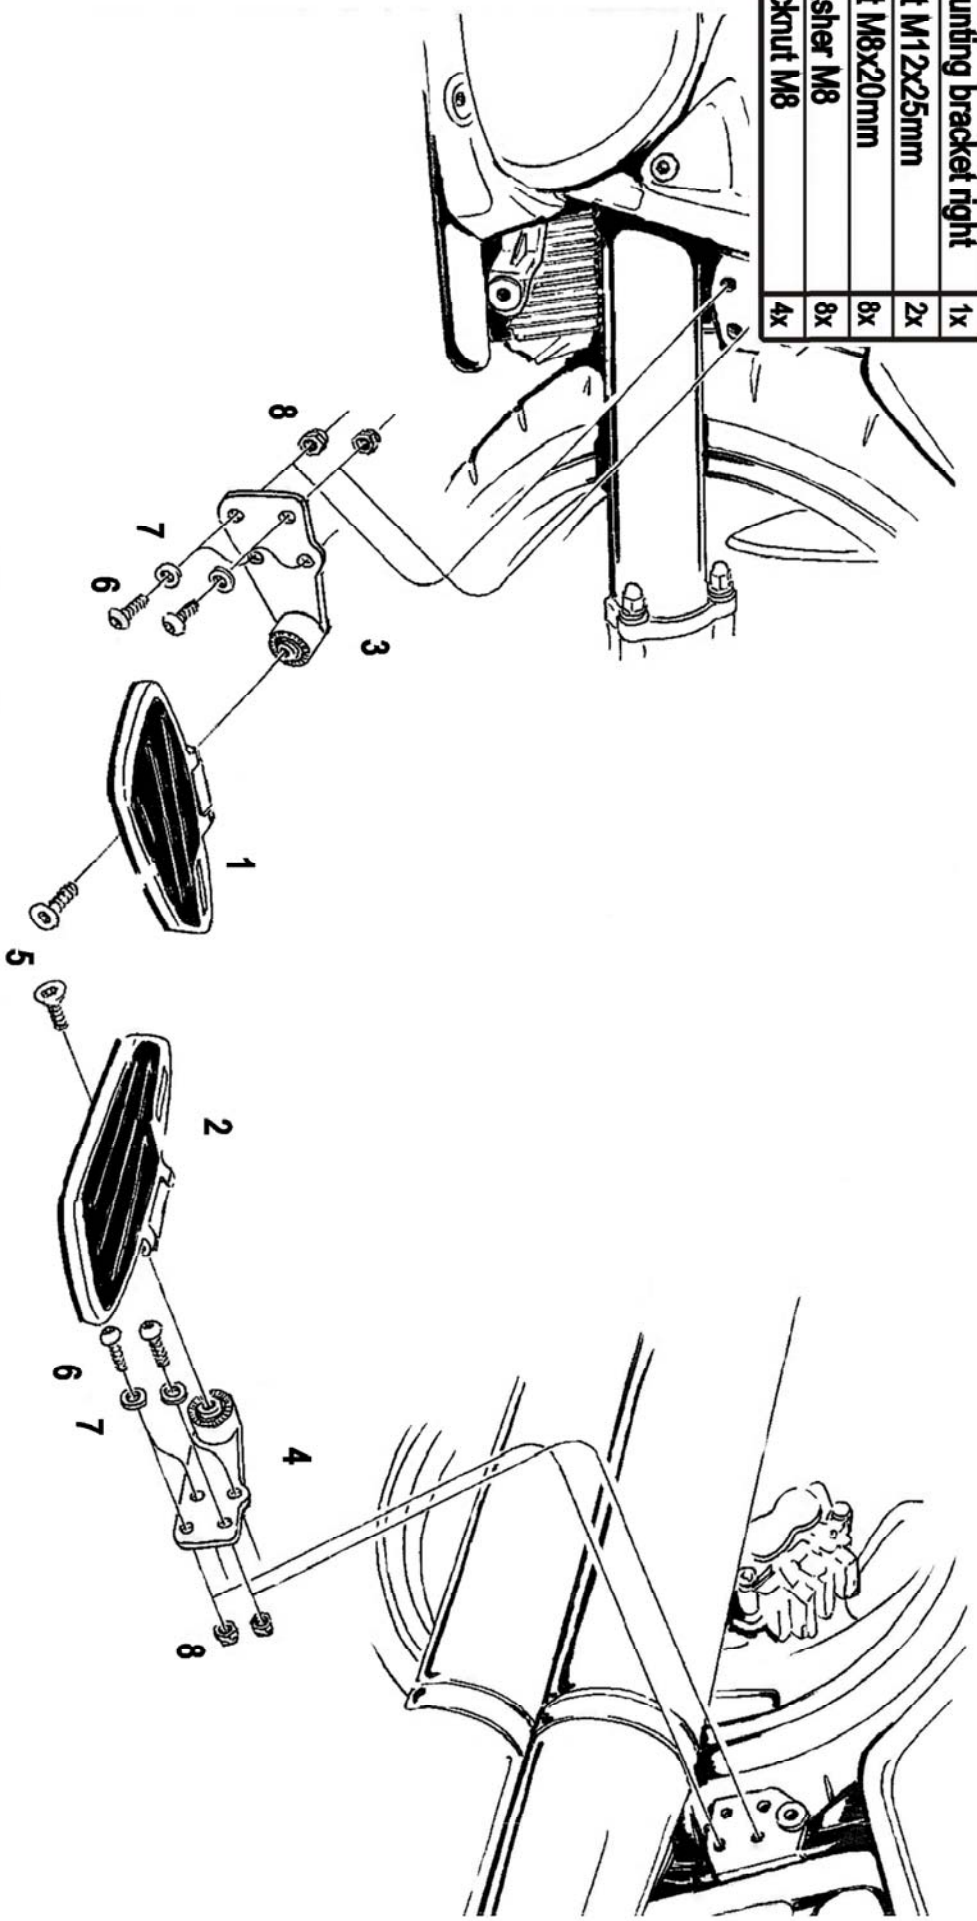

| Components | | |
|------------|------------------------|----|
| 1 | Floorboard left | 1x |
| 2 | Floorboard right | 1x |
| 3 | Mounting bracket left | 1x |
| 4 | Mounting bracket right | 1x |
| 5 | Bolt M12x25mm | 2x |
| 6 | Bolt M8x20mm | 8x |
| 7 | Washer M8 | 8x |
| 8 | Locknut M8 | 4x |

Please check all fixings and mounting points before assembly as listed on the mounting instruction sheet.

This accessory should be mounted by a professional mechanic only, Motolux International B.V. / Highway Hawk can not be held responsible for improper installation