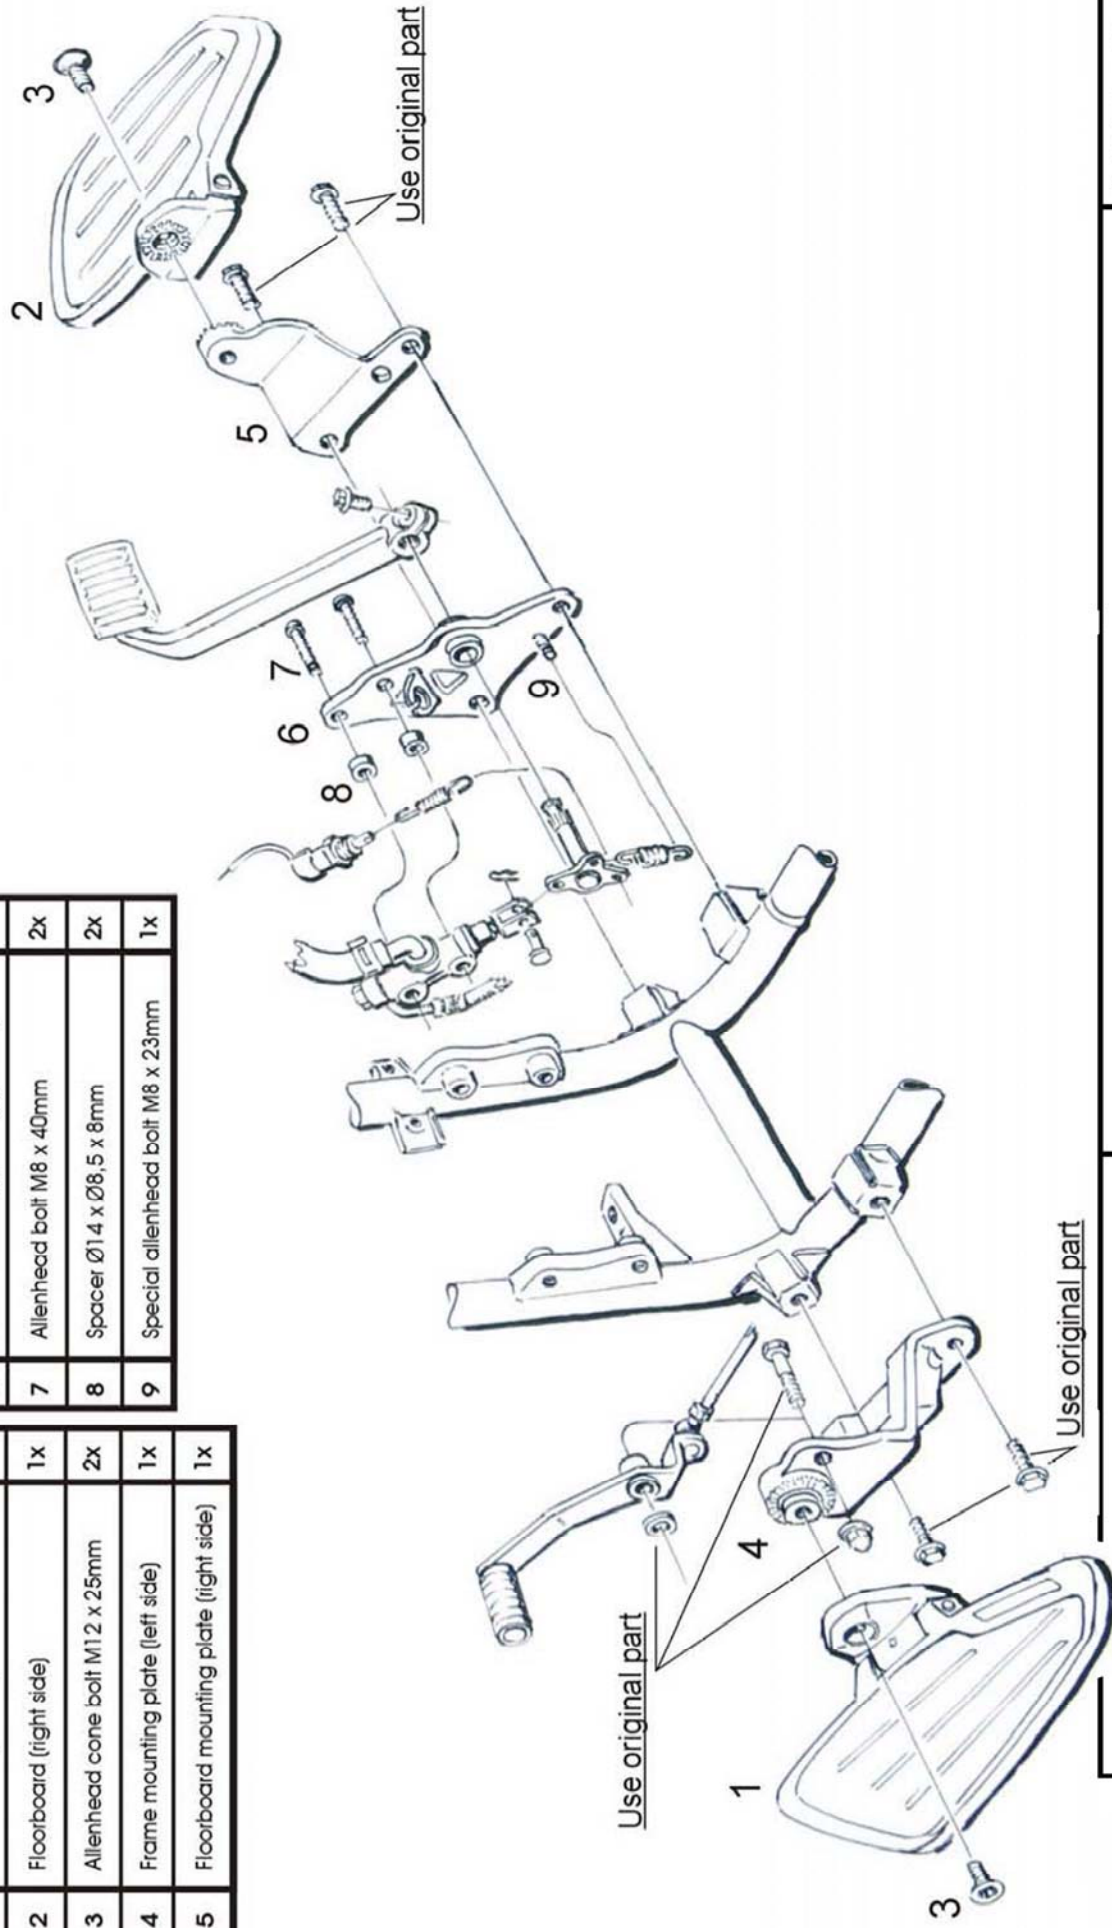

Components

1	Floorboard (left side)	1x
2	Floorboard (right side)	1x
3	Allenhead cone bolt M12 x 25mm	2x
4	Frame mounting plate (left side)	1x
5	Floorboard mounting plate (right side)	1x

6	Frame mounting plate (right side)	1x
7	Allenhead bolt M8 x 40mm	2x
8	Spacer Ø14 x Ø8,5 x 8mm	2x
9	Special allenhead bolt M8 x 23mm	1x

Please check all fixings and mounting points before assembly as listed on the mounting instruction sheet.

This accessory should be mounted by a professional mechanic only, Motolux International B.V. / Highway Hawk can not be held responsible for improper installation