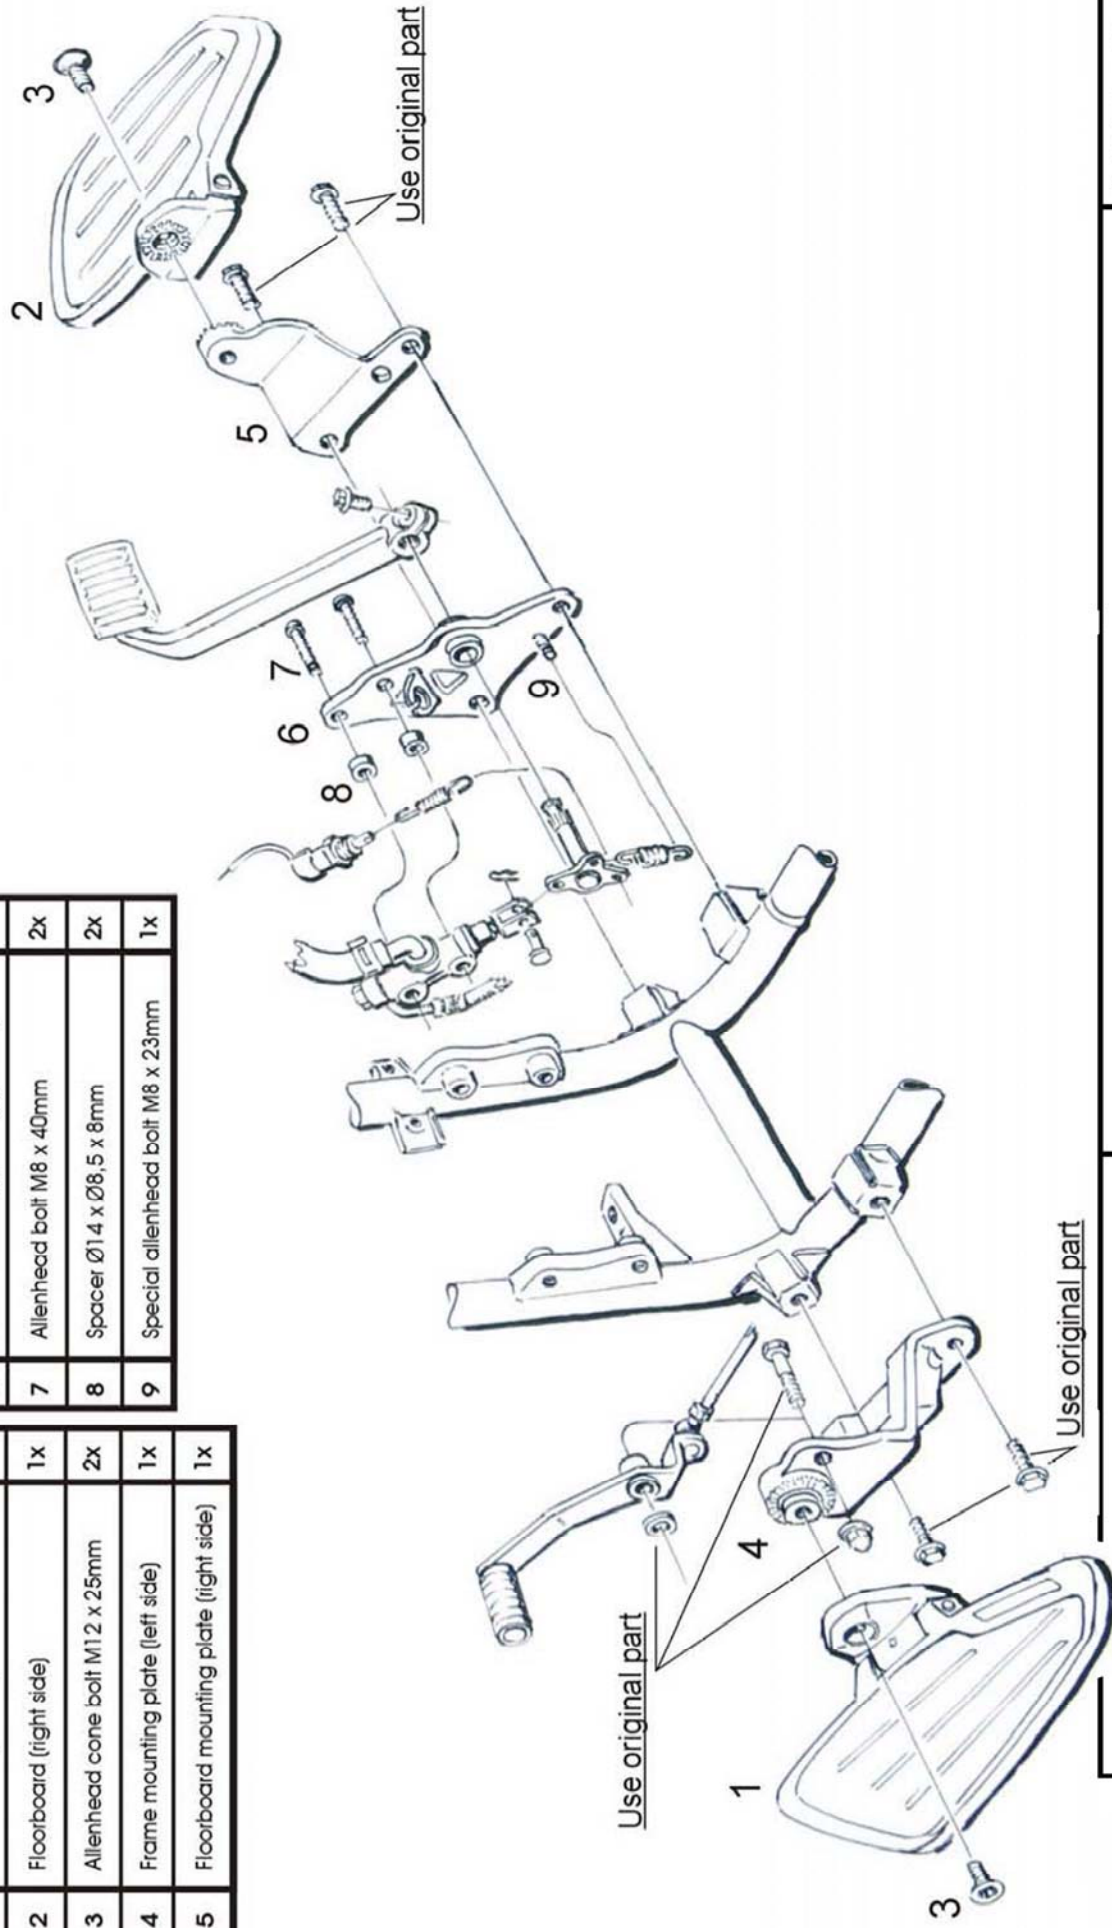

### Components

1	Floorboard (left side)	1x
2	Floorboard (right side)	1x
3	Allenhead cone bolt M12 x 25mm	2x
4	Frame mounting plate (left side)	1x
5	Floorboard mounting plate (right side)	1x

6	Frame mounting plate (right side)	1x
7	Allenhead bolt M8 x 40mm	2x
8	Spacer Ø14 x Ø8,5 x 8mm	2x
9	Special allenhead bolt M8 x 23mm	1x

Please check all fixings and mounting points before assembly as listed on the mounting instruction sheet.

This accessory should be mounted by a professional mechanic only, Motolux International B.V. / Highway Hawk can not be held responsible for improper installation