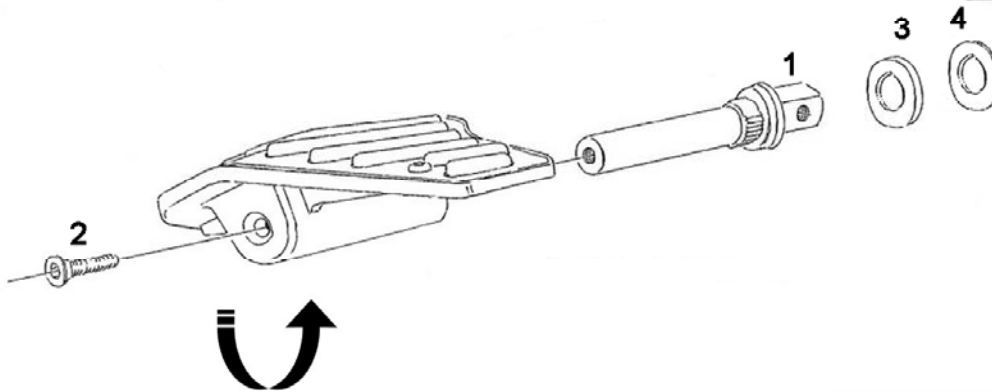

### Components

1	Stud	2x
2	Bold M8x30	2x
3	Rubber	2x
4	Washer (only rear / front OEM)	2x

This accessory should be mounted by a professional mechanic only.

MotoLux International B.V. / Highway Hawk can not be held responsible for improper installation.