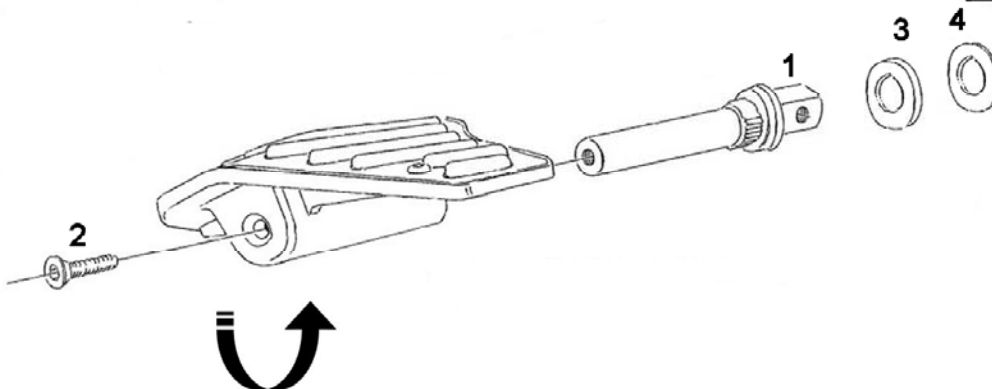

Components

1	Stud	2x
2	Bold M8x30	2x
3	Rubber	2x
4	Washer (only rear / front OEM)	2x

This accessory should be mounted by a professional mechanic only.

MotoLux International B.V. / Highway Hawk can not be held responsible for improper installation.

© Moto-Lux Specialties B.V.

Barneveld - The Netherlands